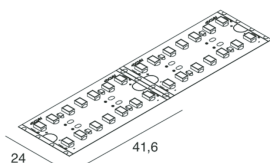

Novalux S.r.l. via Marzabotto, 2 40050 Funo di Argelato (BO) Italy
Tel: +39 051 860558 · Fax +39 051 6647859 · Mail: info@novalux.it · VAT number 00536541204 · novalux.com
Company subject to the management and coordination by SLV GmbH

This technical data sheet is owned by Novalux S.r.l., all rights reserved. Novalux S.r.l. reserves the right to make changes without prior notice.