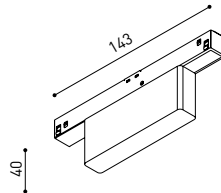

TRACK 48V Corner Connector

A338-00-12- | W | N |

TRACK 48V Corner 90° Connector One Plane

A338-00-24- | W | N |

*Not suitable for trimless version

TRACK 48V Central Connector

A338-00-02- | W | N |

TRACK 48V Wireless Control