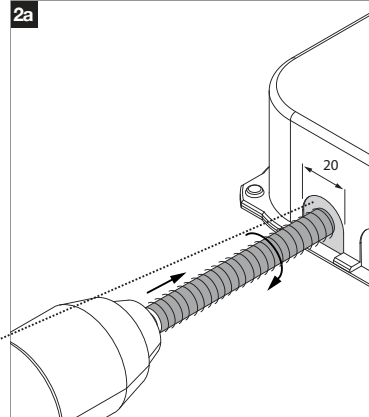

Bevestiging vloer inbouw
Montage sol encastré
Montage boden eingebaut
Fixation floor recessed
Montaje suelo empotrado
Montaggio pavimento incasso

LOGIC BOX 60R

Manual/

■ 175 x 125 x 105

LOGIC BOX 60 R
213 19 10

INCL. 1 x BASE PLATE
EXCL. LED POWER SUPPLY 500-700mA-DC

CBOX
216 12 00

 DELTALIGHT®

Accessory Set

WARNING

ANY CLAIM TO A WARRANTY SHALL BECOME NULL AND VOID IF THE DEVICE IS NOT INSTALLED WITH THE SUITABLE BOX (OPTIONAL) PROVIDED BY DELTALIGHT N.V.