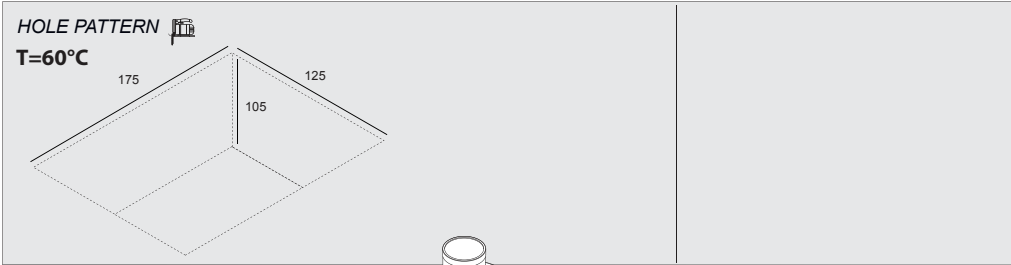

Accessory Set

WARNING

ANY CLAIM TO A WARRANTY SHALL BECOME NULL AND VOID IF THE DEVICE IS NOT INSTALLED WITH THE SUITABLE BOX (OPTIONAL) PROVIDED BY DELTALIGHT N.V.