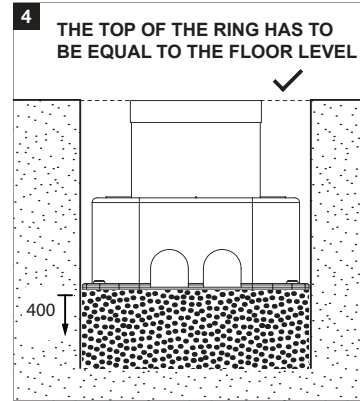

Accessory Set

WARNING

ANY CLAIM TO A WARRANTY SHALL BECOME NULL AND VOID IF THE DEVICE IS NOT INSTALLED WITH THE SUITABLE BOX (OPTIONAL) PROVIDED BY DELTALIGHT N.V.