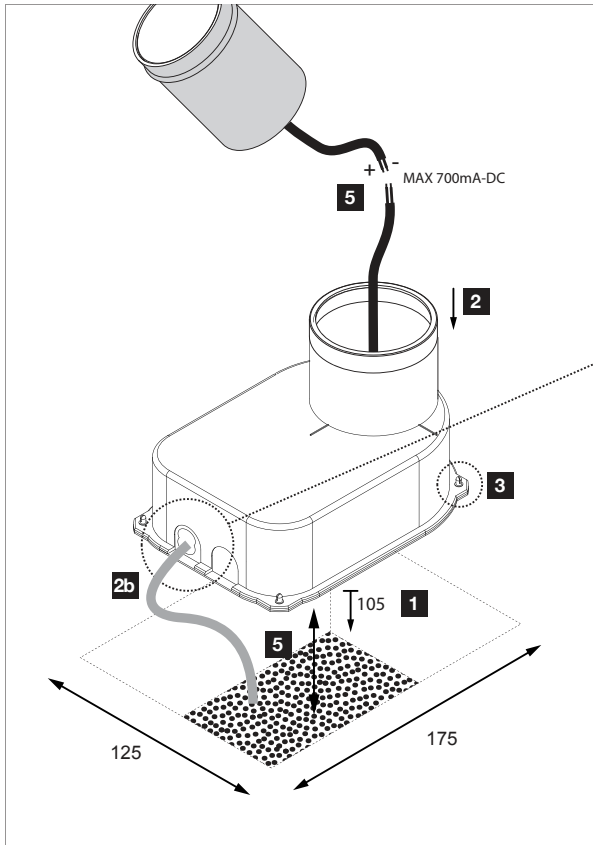

Bevestiging vloer inbouw
Montage sol encastré
Montage boden eingebaut
Fixation floor recessed
Montaje suelo empotrado
Montaggio pavimento incasso

LOGIC BOX 60R

Manual/

■ 175 x 125 x 105

LOGIC BOX 60 R
213 19 10

INCL. 1 x BASE PLATE
EXCL. LED POWER SUPPLY 500-700mA-DC

CBOX
216 12 00

 DELTALIGHT®

Accessory Set

WARNING

ANY CLAIM TO A WARRANTY SHALL BECOME NULL AND VOID IF THE DEVICE IS NOT INSTALLED WITH THE SUITABLE BOX (OPTIONAL) PROVIDED BY DELTALIGHT N.V.