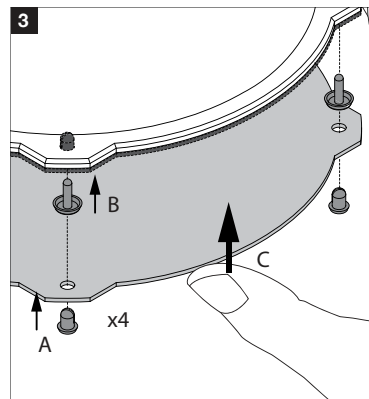

INCL. 1 x BASE PLATE
EXCL. LED POWER SUPPLY 500-700mA-DC

CBOX
216 12 00

 DELTALIGHT®

Accessory Set

WARNING

ANY CLAIM TO A WARRANTY SHALL BECOME NULL AND VOID IF THE DEVICE IS NOT INSTALLED WITH THE SUITABLE BOX (OPTIONAL) PROVIDED BY DELTALIGHT N.V.