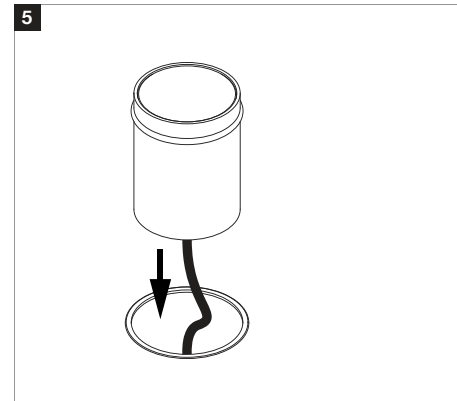

INCL. 1 x BASE PLATE
EXCL. LED POWER SUPPLY 500-700mA-DC

CBOX
216 12 00

 DELTALIGHT®

Accessory Set

WARNING

ANY CLAIM TO A WARRANTY SHALL BECOME NULL AND VOID IF THE DEVICE IS NOT INSTALLED WITH THE SUITABLE BOX (OPTIONAL) PROVIDED BY DELTALIGHT N.V.