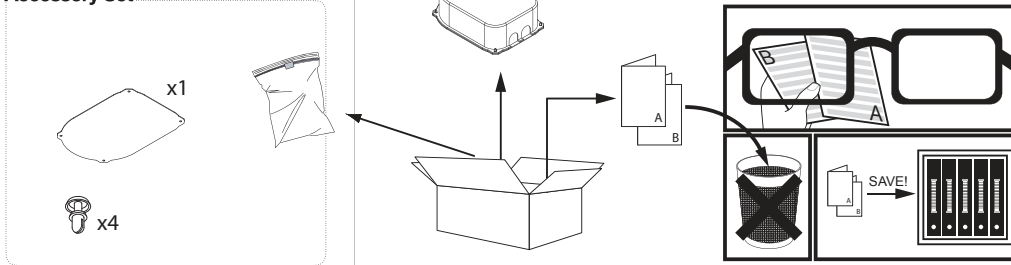

INCL. 1 x BASE PLATE
EXCL. LED POWER SUPPLY 500-700mA-DC

CBOX
216 12 00

 DELTALIGHT®

Accessory Set

WARNING

ANY CLAIM TO A WARRANTY SHALL BECOME NULL AND VOID IF THE DEVICE IS NOT INSTALLED WITH THE SUITABLE BOX (OPTIONAL) PROVIDED BY DELTALIGHT N.V.