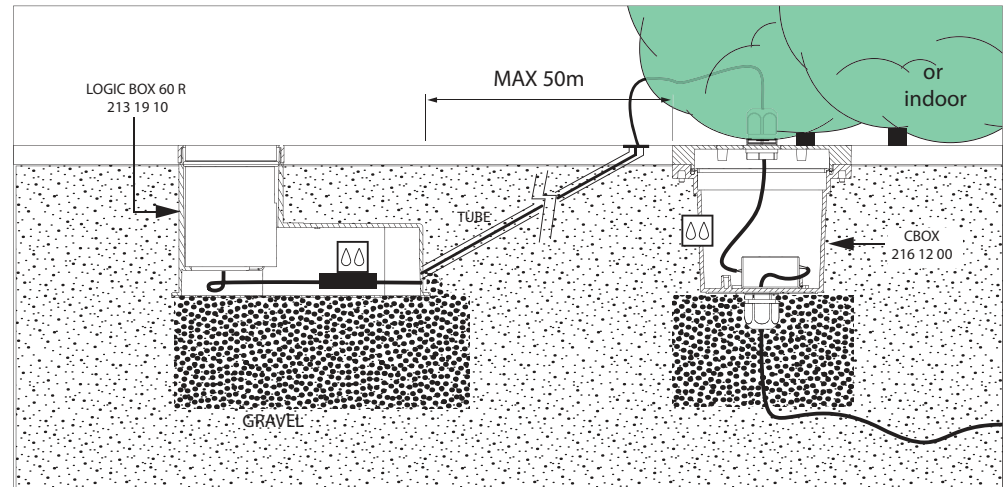

Bevestiging vloer inbouw
Montage sol encastré
Montage boden eingebaut
Fixation floor recessed
Montaje suelo empotrado
Montaggio pavimento incasso

LOGIC BOX 60R

Manual/

■ 175 x 125 x 105

LOGIC BOX 60 R
213 19 10

INCL. 1 x BASE PLATE
EXCL. LED POWER SUPPLY 500-700mA-DC

CBOX
216 12 00

 DELTALIGHT®

Accessory Set

WARNING

ANY CLAIM TO A WARRANTY SHALL BECOME NULL AND VOID IF THE DEVICE IS NOT INSTALLED WITH THE SUITABLE BOX (OPTIONAL) PROVIDED BY DELTALIGHT N.V.