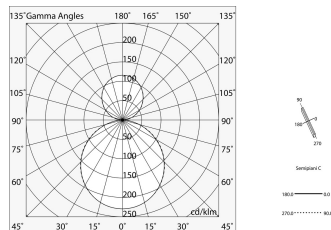

THE PANEL BIEMISSIONE

105604.01

novalux
ITALIAN LIGHTING DESIGN SINCE 1948

Features

Use: Indoor
Type of installation: SUSPENDED
Emission: DIRECT/INDIRECT
Optics: OPAL
Colour: WHITE
Dimming: PUSH, DALI
Emergency: NO
L: 1196mm
A: 296mm
H: 11mm
Warranty: 5 years
Weight: 4.75kg

Tech data

Luminaire input power: 37W
Luminaire luminous flux: 4545lm
Direct luminous flux: 3020lm
Indirect luminous flux: 1525lm
IP: 40
Insulation class: I
Supply voltage: 220-240V 50/60Hz
UGR: <19
IK: IK07
SELV: Si