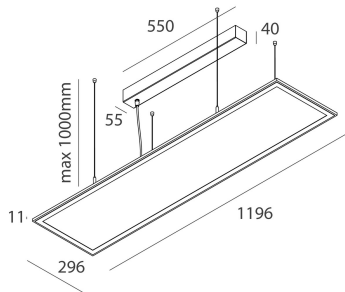

THE PANEL BIEMISSIONE

105604.01

novalux
ITALIAN LIGHTING DESIGN SINCE 1948

Features

Use: Indoor
Type of installation: SUSPENDED
Emission: DIRECT/INDIRECT
Optics: OPAL
Colour: WHITE
Dimming: PUSH, DALI
Emergency: NO
L: 1196mm
A: 296mm
H: 11mm
Warranty: 5 years
Weight: 4.75kg

Tech data

Luminaire input power: 37W
Luminaire luminous flux: 4545lm
Direct luminous flux: 3020lm
Indirect luminous flux: 1525lm
IP: 40
Insulation class: I
Supply voltage: 220-240V 50/60Hz
UGR: <19
IK: IK07
SELV: Si