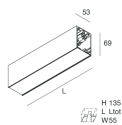

COMPLETION ACCESSORIES

HERO: MOD.CIECO 250 CAF

108676.20