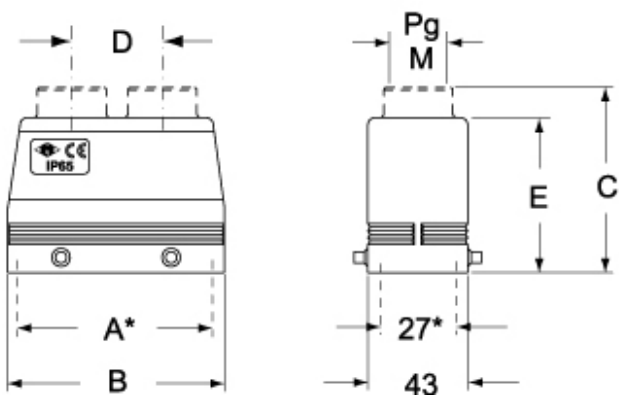

Technical data

IP degree of protection	IP66 (and IP69 DIN 40050 - 9)
--------------------------------	-------------------------------

Further technical details

Weight	379,00 g
Operating temperature range (min, max)	-40°C...+125°C

EAN13 code	8015747052825
eCl@ss 8.1	27440202
ETIM 7.0	EC000437

Packaging Information

Packaging length	245,00 mm
Packaging height	165,00 mm
Packaging width	215,00 mm
Packaging weight	4,04 kg
Packaging volume	8,69 dm ³
Packaging description	Carton box
Packaging quantity	10 Pcs
Packaging EAN code	8015747259309
Sub-packaging weight	2,02 kg
Sub-packaging description	Plastic packaging
Sub-packaging quantity	5 Pcs
Sub-packaging EAN barcode	8015747052832

Part number

MAV 24.232

Catalogue drawings

CZAV L2 - (MZAV L2) - [MZFV L2]

CAV - MAV - MFV

Notes

Dimensions shown in mm are not binding and may be changed without notice.