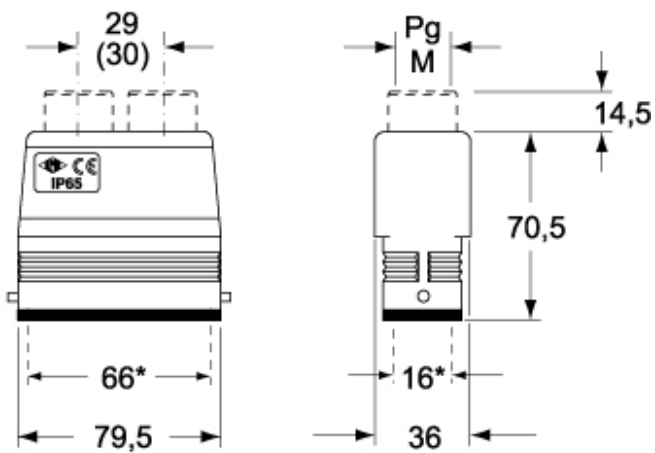

Part number

MAV 24.232

Hood, C-TYPE series, with 4 pegs, M32 x 2 double top cable entry, size "104.27", high construction

Product description

Product type	Hood
Series	C-TYPE
Closing type	With 4 pegs
Size	Size "104.27"
Cable entry	Double top cable entry M32 x 2
Specification	High construction

Technical data

IP degree of protection	IP66 (and IP69 DIN 40050 - 9)
--------------------------------	-------------------------------

Further technical details

Weight	379,00 g
Operating temperature range (min, max)	-40°C...+125°C

EAN13 code	8015747052825
eCl@ss 8.1	27440202
ETIM 7.0	EC000437

Packaging Information

Packaging length	245,00 mm
Packaging height	165,00 mm
Packaging width	215,00 mm
Packaging weight	4,04 kg
Packaging volume	8,69 dm ³
Packaging description	Carton box
Packaging quantity	10 Pcs
Packaging EAN code	8015747259309
Sub-packaging weight	2,02 kg
Sub-packaging description	Plastic packaging
Sub-packaging quantity	5 Pcs
Sub-packaging EAN barcode	8015747052832

Part number

MAV 24.232

Catalogue drawings

CZAV L2 - (MZAV L2) - [MZFV L2]

CAV - MAV - MFV

Notes

Dimensions shown in mm are not binding and may be changed without notice.