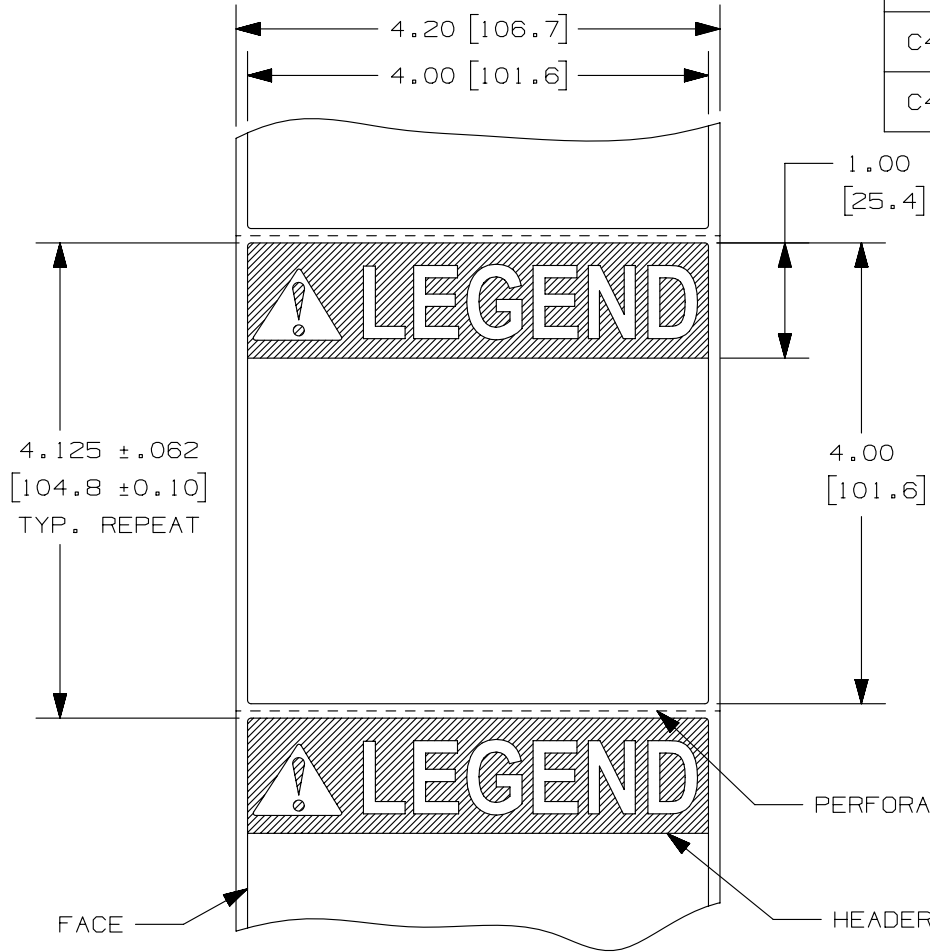

THIS COPY IS PROVIDED ON A RESTRICTED BASIS AND IS NOT TO BE USED IN ANY WAY DETRIMENTAL TO THE INTERESTS OF PANDUIT CORP.

PANDUIT PART NO.	LEGEND	HEADER COLOR	FACE COLOR	PKG. QTY.	THICKNESS	PRODUCT TYPE
C400X400AOT	DANGER	RED	WHITE	250	.030 +/- .010	POLYESTER/ FOAM COMPONENT LABEL
C400X400ANT	WARNING	ORANGE				

NOTES:  
1. DIMENSIONS IN [ ] ARE IN MILLIMETERS.

REV	DATE	BY	CHK	APR	DESCRIPTION	ECN
1	10/16/14	RVU	MJPF	MSAD	TOLERANCE INCREASED.	GAECN02356
0	9/16/14	RVU	MJPF	MSAD	DRAWING RELEASE.	GAECN02140

TITLE <b>C400X400A*T PRE-PRINTED ARC FLASH RAISED PANEL LABELS CUSTOMER DRAWING</b>	
ITEM REVISION NAME <b>100491DM/01</b>	
DATASET FILE NAME <b>100491DM_DC_C10987/01B</b>	
UNLESS OTHERWISE SPECIFIED, DIMENSIONAL TOLERANCES ARE: IN [ mm ] .x ± .12 [ 3.04 ] .xxx ± .025 [ .635 ] .xx ± .062 [ 1.57 ] ANGLES ±	
MATERIAL: <b>GMH3 POLYESTER &amp; FOAM</b>	
DRAWING NUMBER: <b>C10987</b>	
DRAWN BY <b>RVU</b>	DATE <b>4/26/12</b>
CHK <b>MSAD</b>	SCALE <b>NTS</b>
SHT 1 OF 1	
SIZE <b>A</b>	