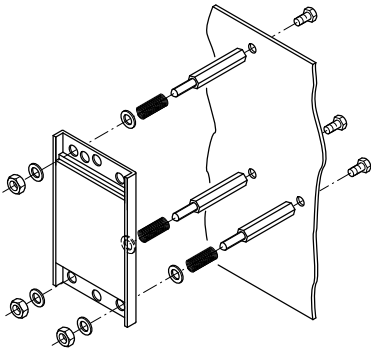

Exploded view