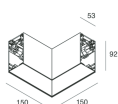

HERO B: MOD.CIECO ANG.SX 150 BIA

1087A4.01