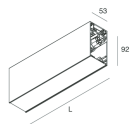

HERO B

108769.01

novalux
ITALIAN LIGHTING DESIGN SINCE 1948

COMPLETION ACCESSORIES

HERO B: MOD.CIECO 250 BIA

1087A3.01