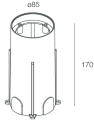

Features

Use: Outdoor
Type of installation: INCASSO A PAVIMENTO
Emission: INDIRECT
Optics: SPOT
Beam: 50°
Colour: BRUSHED STAINLESS AISI 316
Dimming: ON/OFF
Emergency: NO
L: 95mm
A: 95mm
H: 115mm
Warranty: 5 years
Weight: 0.545kg

[View more product info](#)

ZENIT

111304.09

novalux
ITALIAN LIGHTING DESIGN SINCE 1948

MOUNTING ACCESSORIES

ZENIT: CASSAFORMA

111305.99

Novalux S.r.l. via Marzabotto, 2 40050 Funo di Argelato (BO) Italy
Tel: +39 051 860558 · Fax +39 051 6647859 · Mail: info@novalux.it · VAT number 00536541204 · novalux.com
Company subject to the management and coordination by SLV GmbH