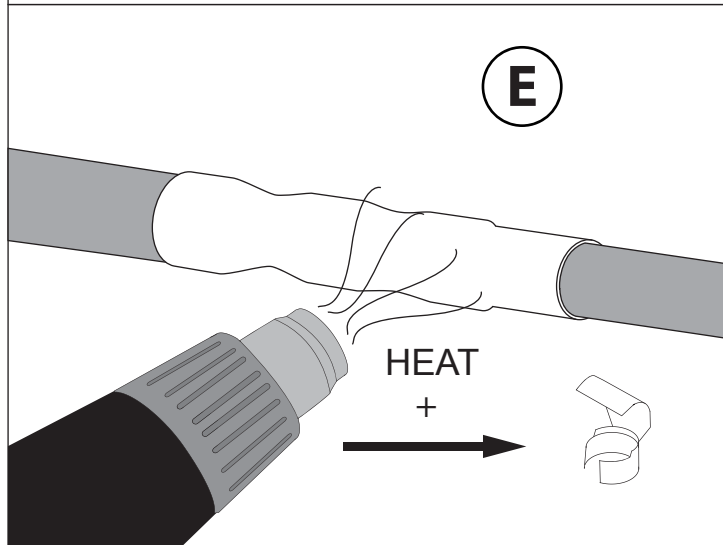

⚠ WARNING

ANY CLAIM TO A WARRANTY SHALL BECOME NULL AND VOID IF THE DEVICE IS NOT INSTALLED WITH THE SUITABLE BOX (OPTIONAL) PROVIDED BY DELTALIGHT N.V.

- Use only power supplies that are certified according to the applicable IEC or UL safety standards.
- Use only SELV power supplies.
- Check the ratings of the power supply with those of the luminaire. The maximum current rating must be taken into account. The indicated typical voltage must not be used to select a constant voltage power supply but is intended to be used to select a constant current power supply that is able to cover that typical voltage.
- Take appropriate ESD measures. Avoid touching bare conductors.
- Leds or led luminaires that require a current controlled power supply must never be connected in parallel.
- Leds can be damaged by the contact with certain chemicals or chemical gasses. Therefore led domes or led engines should never be cleaned with chemical substances. The following substances have proven to have a negative influence on the performance and must not be used in the direct environment of a led luminaire.
  - Methyl acetate or ethyl acetate (i.e., nail polish remover)
  - Cyanoacrylates (i.e., "Superglue")
  - Glycol ethers (including Radio Shack® Precision Electronics Cleaner - dipropylene glycol monomethyl ether)
  - Formaldehyde or butadiene (including Ashland PLIOBOND® adhesive)
  - Dymax 984-LVUF conformal coating
  - Loctite Sumo Glue
  - Gorilla Glue
  - Bleach, Bleach-containing cleaners, sprays
  - Loctite 384 adhesive
  - Loctite 7387 activator
  - Loctite 242 threadlocker
- Remove insulation and/or provide sufficient ventilation so that the indicated max Tc is not surpassed.
- Leds are susceptible to switching transients. Therefore switching must be done in the primary circuit of the power supply.
- DELTA LIGHT recommends to use the power supplies that are indicated in the Lighting Bible.
- Respect polarity
- Don't test LED luminaires one by one on a powersupply that is switched on.