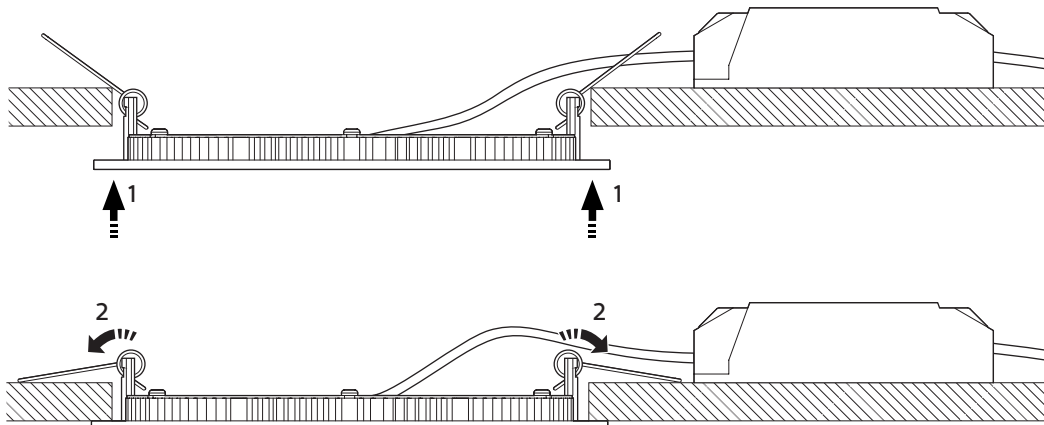

DN145B

650lm = 68-73 mm
1100 lm = 152-157 mm
2100 lm = 203-208 mm

1

2

3

4

5

- The luminaire shall be installed by a qualified electrician and wired in accordance with the latest IEE electrical regulations or the national requirements
- The light source of this luminaire is not replaceable; when the light source reaches its end of life the whole luminaire shall be replaced
- DN145B version is IP20 & as such is not protected against water ingress & as such we strongly recommend that the environment in which the luminaire is to be installed is suitably checked
- If the above advice is not taken and the luminaires are subject to water ingress, Philips / Signify cannot guarantee safe failure & product warranty will become void