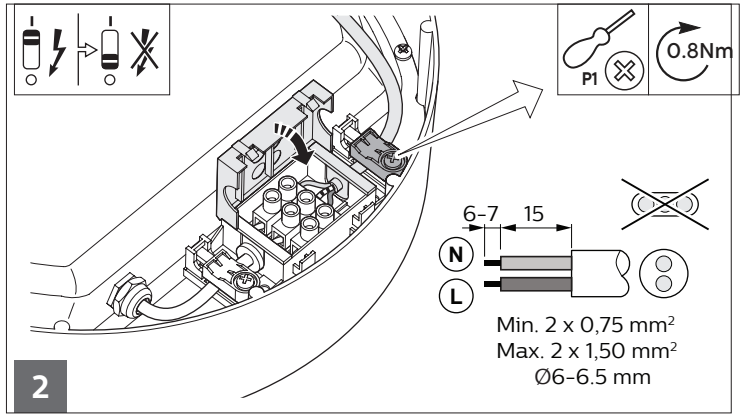

DN145B

650lm = 68-73 mm
1100 lm = 152-157 mm
2100 lm = 203-208 mm

1

2

3

4

5

- The luminaire shall be installed by a qualified electrician and wired in accordance with the latest IEE electrical regulations or the national requirements
- The light source of this luminaire is not replaceable; when the light source reaches its end of life the whole luminaire shall be replaced
- DN145B version is IP20 & as such is not protected against water ingress & as such we strongly recommend that the environment in which the luminaire is to be installed is suitably checked
- If the above advice is not taken and the luminaires are subject to water ingress, Philips / Signify cannot guarantee safe failure & product warranty will become void