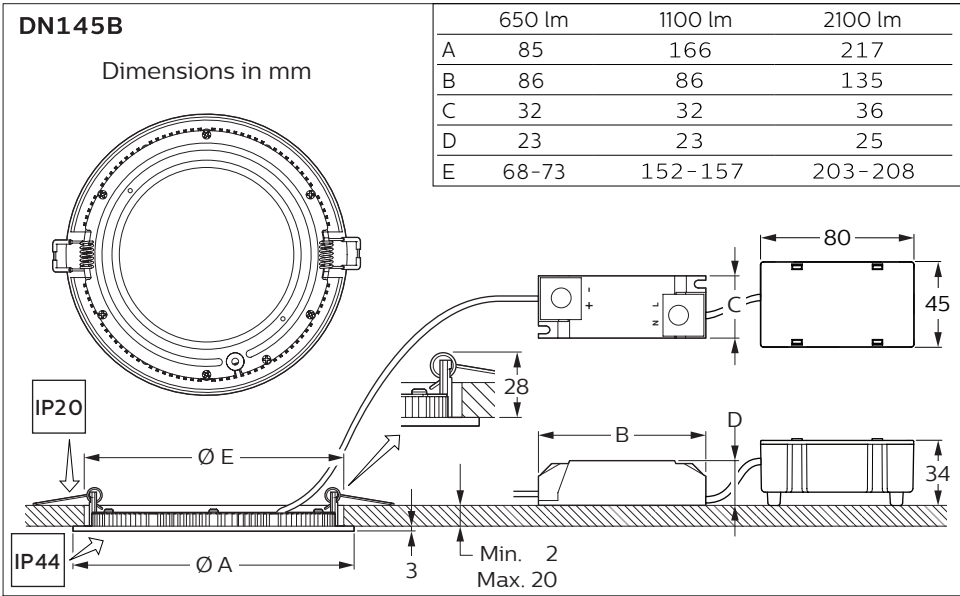

PHILIPS

CoreLine SlimDownlight

DN145

	System lumen (lm)	CCT (K)	Driver	P (W)	Ø mm	kg
DN145B LED6S	650			6.5	68-73	0.11
DN145B LED10S	1100			11	152-157	0.28
DN145B LED20S	2100	3000/4000	PSU	21	203-208	0.45
DN145C LED10S	1100			11	-	0.75
DN145C LED20S	2100			21	-	1.10

DN145B

650lm = 68-73 mm
1100 lm = 152-157 mm
2100 lm = 203-208 mm

1

2

3

4

5

- The luminaire shall be installed by a qualified electrician and wired in accordance with the latest IEE electrical regulations or the national requirements
- The light source of this luminaire is not replaceable; when the light source reaches its end of life the whole luminaire shall be replaced
- DN145B version is IP20 & as such is not protected against water ingress & as such we strongly recommend that the environment in which the luminaire is to be installed is suitably checked
- If the above advice is not taken and the luminaires are subject to water ingress, Philips / Signify cannot guarantee safe failure & product warranty will become void