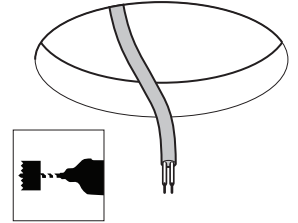

PHILIPS

CoreLine SlimDownlight

DN145

	System lumen (lm)	CCT (K)	Driver	P (W)	Ø mm	kg
DN145B LED6S	650			6.5	68-73	0.11
DN145B LED10S	1100			11	152-157	0.28
DN145B LED20S	2100	3000/4000	PSU	21	203-208	0.45
DN145C LED10S	1100			11	-	0.75
DN145C LED20S	2100			21	-	1.10

DN145B

650lm = 68-73 mm
1100 lm = 152-157 mm
2100 lm = 203-208 mm

1

2

3

4

5

- The luminaire shall be installed by a qualified electrician and wired in accordance with the latest IEE electrical regulations or the national requirements
- The light source of this luminaire is not replaceable; when the light source reaches its end of life the whole luminaire shall be replaced
- DN145B version is IP20 & as such is not protected against water ingress & as such we strongly recommend that the environment in which the luminaire is to be installed is suitably checked
- If the above advice is not taken and the luminaires are subject to water ingress, Philips / Signify cannot guarantee safe failure & product warranty will become void