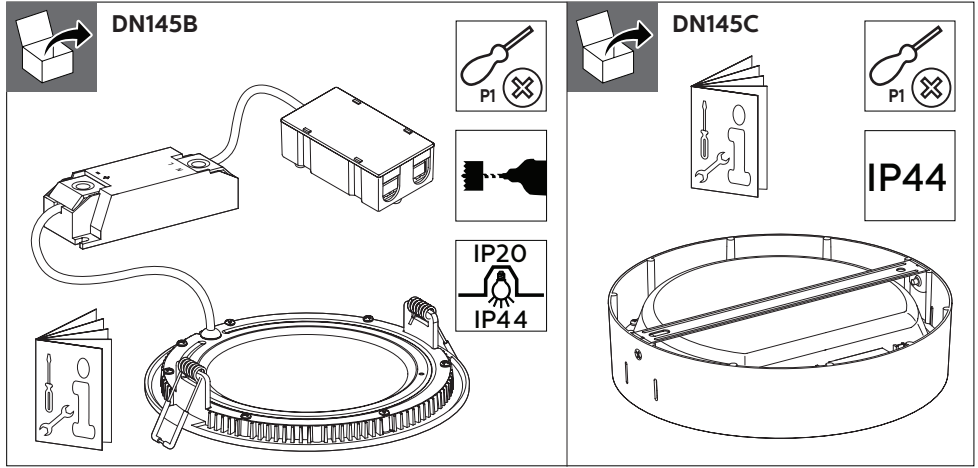

PHILIPS

CoreLine SlimDownlight

DN145

	System lumen (lm)	CCT (K)	Driver	P (W)	Ø mm	kg
DN145B LED6S	650			6.5	68-73	0.11
DN145B LED10S	1100			11	152-157	0.28
DN145B LED20S	2100	3000/4000	PSU	21	203-208	0.45
DN145C LED10S	1100			11	-	0.75
DN145C LED20S	2100			21	-	1.10

DN145B

650lm = 68-73 mm
1100 lm = 152-157 mm
2100 lm = 203-208 mm

1

2

3

4

5

- The luminaire shall be installed by a qualified electrician and wired in accordance with the latest IEE electrical regulations or the national requirements
- The light source of this luminaire is not replaceable; when the light source reaches its end of life the whole luminaire shall be replaced
- DN145B version is IP20 & as such is not protected against water ingress & as such we strongly recommend that the environment in which the luminaire is to be installed is suitably checked
- If the above advice is not taken and the luminaires are subject to water ingress, Philips / Signify cannot guarantee safe failure & product warranty will become void