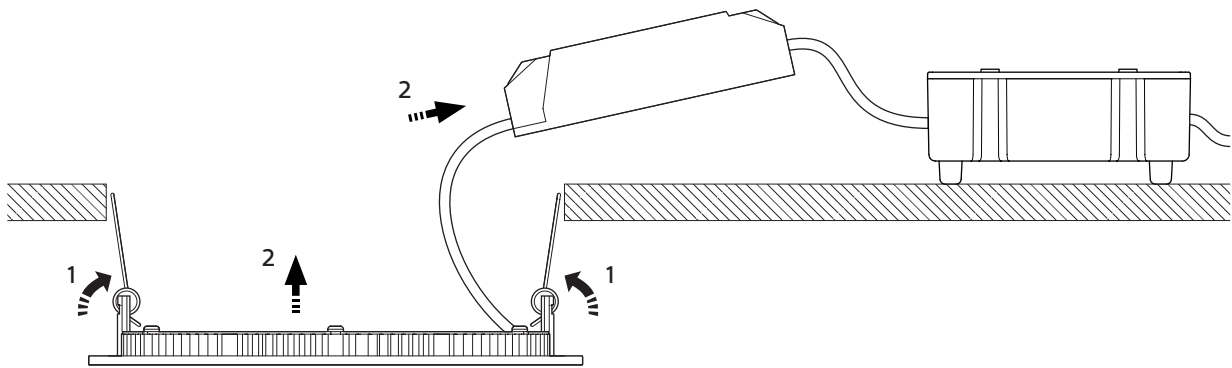

DN145B

650lm = 68-73 mm
1100 lm = 152-157 mm
2100 lm = 203-208 mm

1

2

3

4

5

- The luminaire shall be installed by a qualified electrician and wired in accordance with the latest IEE electrical regulations or the national requirements
- The light source of this luminaire is not replaceable; when the light source reaches its end of life the whole luminaire shall be replaced
- DN145B version is IP20 & as such is not protected against water ingress & as such we strongly recommend that the environment in which the luminaire is to be installed is suitably checked
- If the above advice is not taken and the luminaires are subject to water ingress, Philips / Signify cannot guarantee safe failure & product warranty will become void