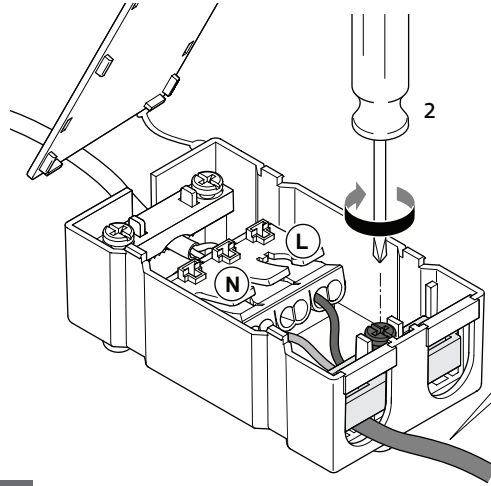

DN145B

650lm = 68-73 mm
1100 lm = 152-157 mm
2100 lm = 203-208 mm

1

2

3

4

5

- The luminaire shall be installed by a qualified electrician and wired in accordance with the latest IEE electrical regulations or the national requirements
- The light source of this luminaire is not replaceable; when the light source reaches its end of life the whole luminaire shall be replaced
- DN145B version is IP20 & as such is not protected against water ingress & as such we strongly recommend that the environment in which the luminaire is to be installed is suitably checked
- If the above advice is not taken and the luminaires are subject to water ingress, Philips / Signify cannot guarantee safe failure & product warranty will become void