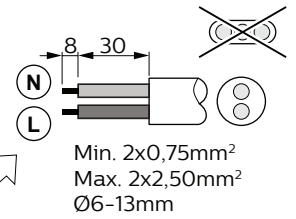

DN145B

650lm = 68-73 mm
1100 lm = 152-157 mm
2100 lm = 203-208 mm

1

2

3

4

5

- The luminaire shall be installed by a qualified electrician and wired in accordance with the latest IEE electrical regulations or the national requirements
- The light source of this luminaire is not replaceable; when the light source reaches its end of life the whole luminaire shall be replaced
- DN145B version is IP20 & as such is not protected against water ingress & as such we strongly recommend that the environment in which the luminaire is to be installed is suitably checked
- If the above advice is not taken and the luminaires are subject to water ingress, Philips / Signify cannot guarantee safe failure & product warranty will become void