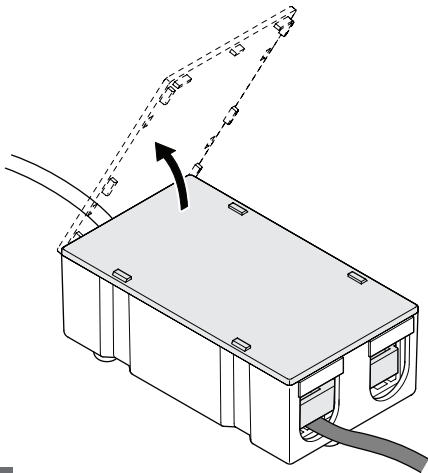

DN145B

650lm = 68-73 mm
1100 lm = 152-157 mm
2100 lm = 203-208 mm

1

2

3

4

5

- The luminaire shall be installed by a qualified electrician and wired in accordance with the latest IEE electrical regulations or the national requirements
- The light source of this luminaire is not replaceable; when the light source reaches its end of life the whole luminaire shall be replaced
- DN145B version is IP20 & as such is not protected against water ingress & as such we strongly recommend that the environment in which the luminaire is to be installed is suitably checked
- If the above advice is not taken and the luminaires are subject to water ingress, Philips / Signify cannot guarantee safe failure & product warranty will become void