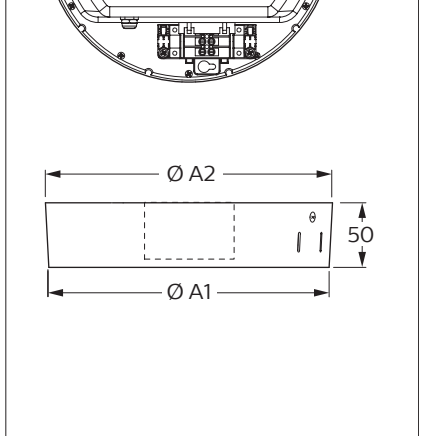

PHILIPS

CoreLine SlimDownlight

DN145

	System lumen (lm)	CCT (K)	Driver	P (W)	Ø mm	kg
DN145B LED6S	650			6.5	68-73	0.11
DN145B LED10S	1100			11	152-157	0.28
DN145B LED20S	2100	3000/4000	PSU	21	203-208	0.45
DN145C LED10S	1100			11	-	0.75
DN145C LED20S	2100			21	-	1.10

DN145B

650lm = 68-73 mm
1100 lm = 152-157 mm
2100 lm = 203-208 mm

1

2

3

4

5

- The luminaire shall be installed by a qualified electrician and wired in accordance with the latest IEE electrical regulations or the national requirements
- The light source of this luminaire is not replaceable; when the light source reaches its end of life the whole luminaire shall be replaced
- DN145B version is IP20 & as such is not protected against water ingress & as such we strongly recommend that the environment in which the luminaire is to be installed is suitably checked
- If the above advice is not taken and the luminaires are subject to water ingress, Philips / Signify cannot guarantee safe failure & product warranty will become void