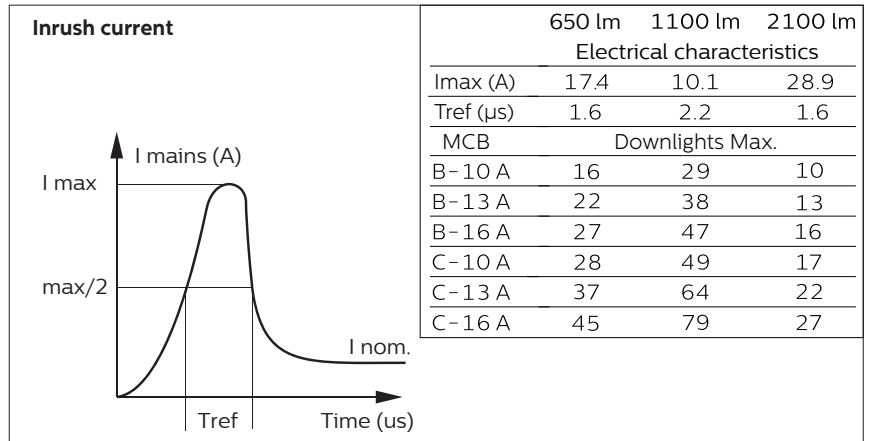

DN145B

650lm = 68-73 mm
1100 lm = 152-157 mm
2100 lm = 203-208 mm

1

2

3

4

5

- The luminaire shall be installed by a qualified electrician and wired in accordance with the latest IEE electrical regulations or the national requirements
- The light source of this luminaire is not replaceable; when the light source reaches its end of life the whole luminaire shall be replaced
- DN145B version is IP20 & as such is not protected against water ingress & as such we strongly recommend that the environment in which the luminaire is to be installed is suitably checked
- If the above advice is not taken and the luminaires are subject to water ingress, Philips / Signify cannot guarantee safe failure & product warranty will become void