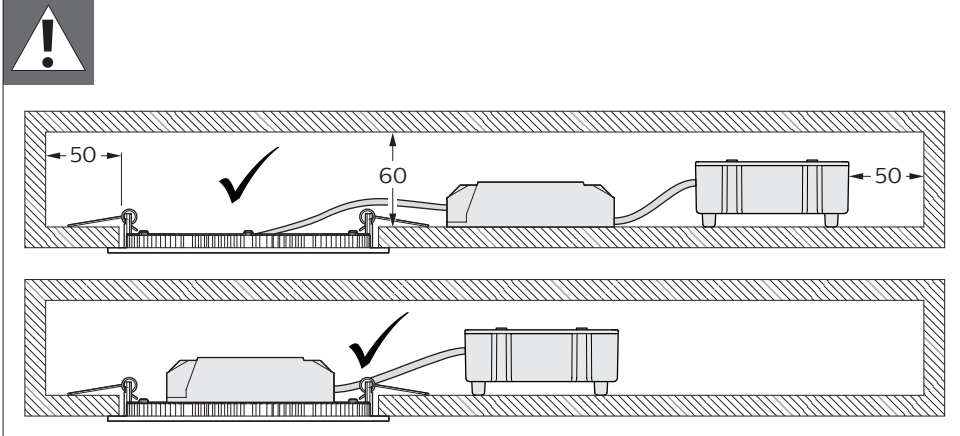

DN145B

650lm = 68-73 mm
1100 lm = 152-157 mm
2100 lm = 203-208 mm

1

2

3

4

5

- The luminaire shall be installed by a qualified electrician and wired in accordance with the latest IEE electrical regulations or the national requirements
- The light source of this luminaire is not replaceable; when the light source reaches its end of life the whole luminaire shall be replaced
- DN145B version is IP20 & as such is not protected against water ingress & as such we strongly recommend that the environment in which the luminaire is to be installed is suitably checked
- If the above advice is not taken and the luminaires are subject to water ingress, Philips / Signify cannot guarantee safe failure & product warranty will become void