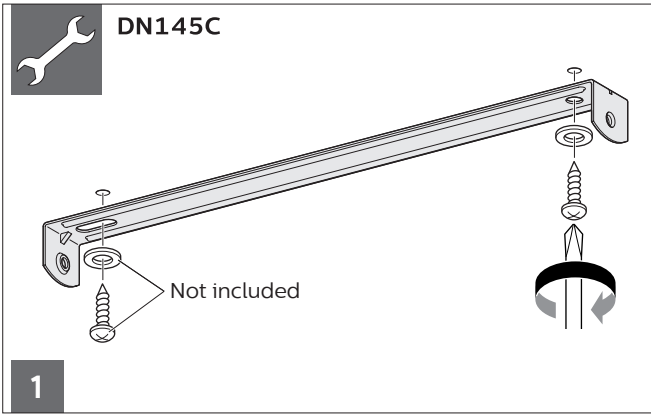

DN145B

650lm = 68-73 mm
1100 lm = 152-157 mm
2100 lm = 203-208 mm

1

2

3

4

5

- The luminaire shall be installed by a qualified electrician and wired in accordance with the latest IEE electrical regulations or the national requirements
- The light source of this luminaire is not replaceable; when the light source reaches its end of life the whole luminaire shall be replaced
- DN145B version is IP20 & as such is not protected against water ingress & as such we strongly recommend that the environment in which the luminaire is to be installed is suitably checked
- If the above advice is not taken and the luminaires are subject to water ingress, Philips / Signify cannot guarantee safe failure & product warranty will become void