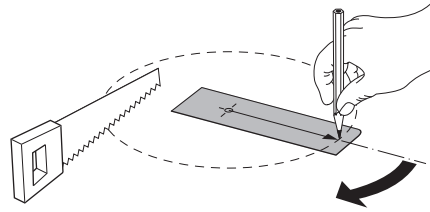

DN145B

650lm = 68-73 mm
1100 lm = 152-157 mm
2100 lm = 203-208 mm

1

2

3

4

5

- The luminaire shall be installed by a qualified electrician and wired in accordance with the latest IEE electrical regulations or the national requirements
- The light source of this luminaire is not replaceable; when the light source reaches its end of life the whole luminaire shall be replaced
- DN145B version is IP20 & as such is not protected against water ingress & as such we strongly recommend that the environment in which the luminaire is to be installed is suitably checked
- If the above advice is not taken and the luminaires are subject to water ingress, Philips / Signify cannot guarantee safe failure & product warranty will become void