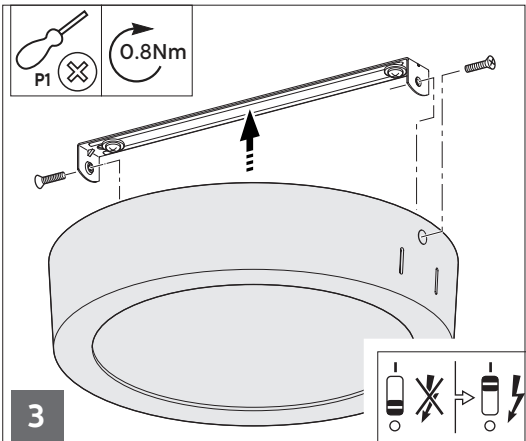

DN145B

650lm = 68-73 mm
1100 lm = 152-157 mm
2100 lm = 203-208 mm

1

2

3

4

5

- The luminaire shall be installed by a qualified electrician and wired in accordance with the latest IEE electrical regulations or the national requirements
- The light source of this luminaire is not replaceable; when the light source reaches its end of life the whole luminaire shall be replaced
- DN145B version is IP20 & as such is not protected against water ingress & as such we strongly recommend that the environment in which the luminaire is to be installed is suitably checked
- If the above advice is not taken and the luminaires are subject to water ingress, Philips / Signify cannot guarantee safe failure & product warranty will become void