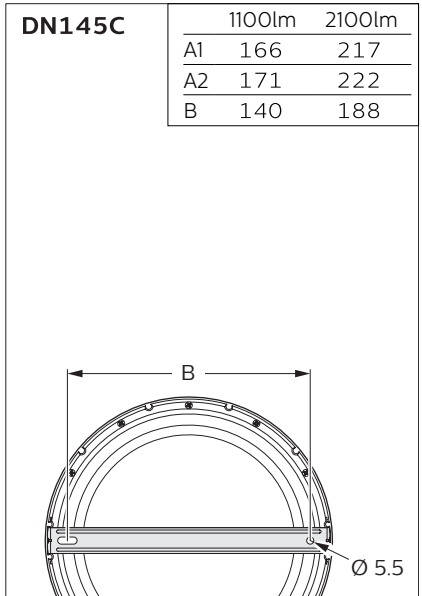

PHILIPS

CoreLine SlimDownlight

DN145

	System lumen (lm)	CCT (K)	Driver	P (W)	Ø mm	kg
DN145B LED6S	650			6.5	68-73	0.11
DN145B LED10S	1100			11	152-157	0.28
DN145B LED20S	2100	3000/4000	PSU	21	203-208	0.45
DN145C LED10S	1100			11	-	0.75
DN145C LED20S	2100			21	-	1.10

DN145B

650lm = 68-73 mm
1100 lm = 152-157 mm
2100 lm = 203-208 mm

1

2

3

4

5

- The luminaire shall be installed by a qualified electrician and wired in accordance with the latest IEE electrical regulations or the national requirements
- The light source of this luminaire is not replaceable; when the light source reaches its end of life the whole luminaire shall be replaced
- DN145B version is IP20 & as such is not protected against water ingress & as such we strongly recommend that the environment in which the luminaire is to be installed is suitably checked
- If the above advice is not taken and the luminaires are subject to water ingress, Philips / Signify cannot guarantee safe failure & product warranty will become void