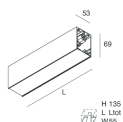

HERO: MOD.CIECO 1400 CAP

108680.21