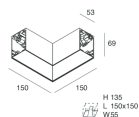

COMPLETION ACCESSORIES

HERO: MOD.CIECO ANG.SX 150 CAP

108677.21