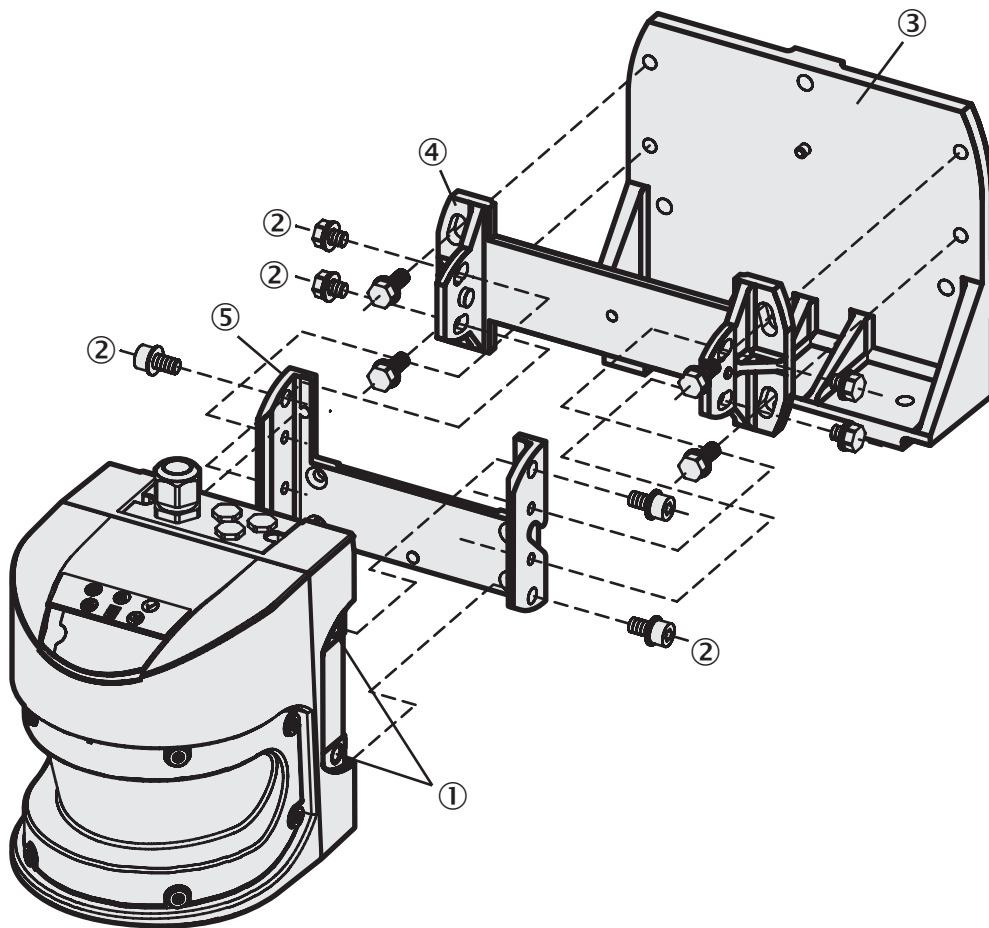

Mounting kit 3

SICK
Sensor Intelligence.

Illustration may differ

Ordering information

Type	Part no.
Mounting kit 3	2015625

Other models and accessories → www.sick.com/

Detailed technical data

Technical specifications

Accessory group	Mounting brackets and plates
Accessory family	Mounting brackets
Material	Aluminum
Packing unit	1 piece
Description	Mounting bracket for rear mounting on wall, floor, or machine, adjustable longitudinal and lateral axes, only in conjunction with mounting kit 1 (2015623) and 2 (2015624)

Instruction for installation

- ① Threaded holes M8x9
- ② Mounting screws
- ③ Mounting kit 3
- ④ Mounting kit 2
- ⑤ Mounting kit 1

Mounting bracket

- ① Mounting kit 1
- ② Mounting kit 2
- ③ Mounting kit 3
- ④ Device