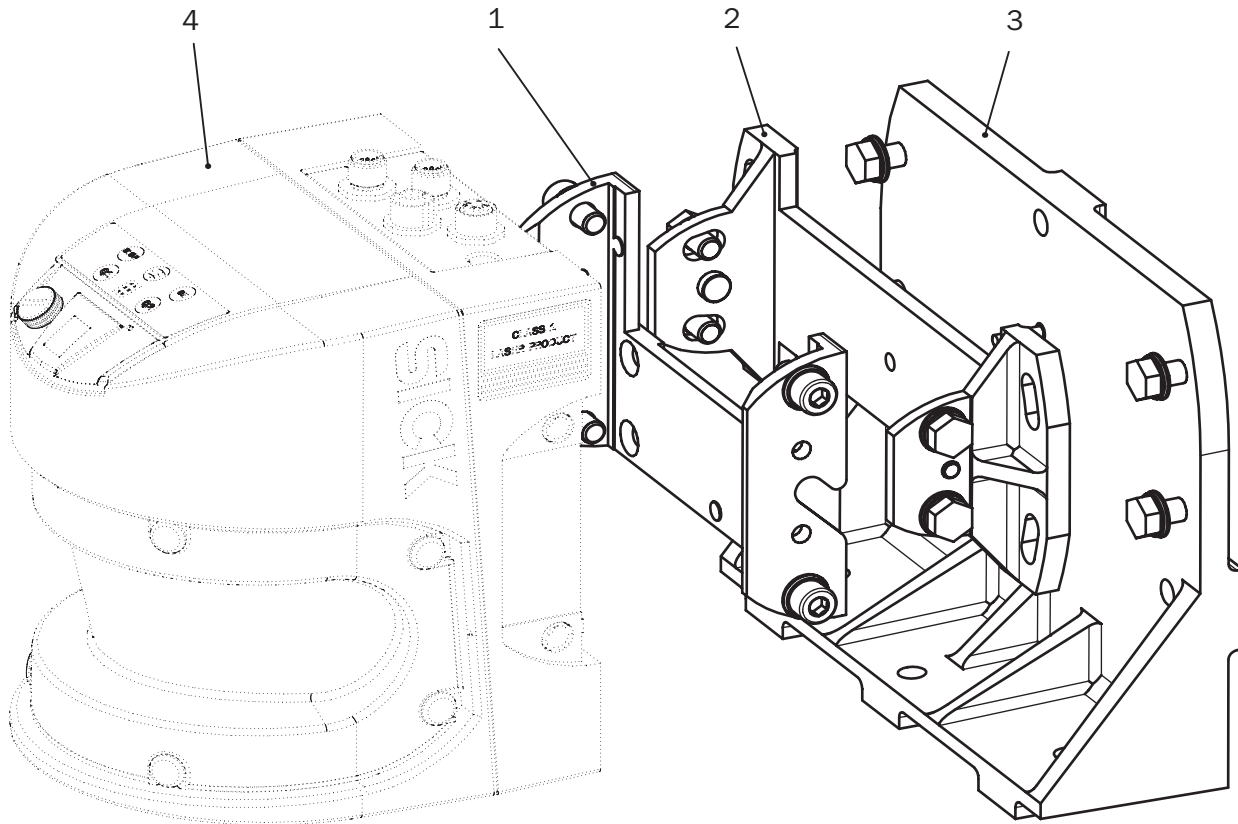

Accessory group	Mounting brackets and plates
Accessory family	Mounting brackets
Material	Aluminum
Packing unit	1 piece
Description	Mounting bracket for rear mounting on wall, floor, or machine, adjustable longitudinal and lateral axes, only in conjunction with mounting kit 1 (2015623) and 2 (2015624)

Instruction for installation

- ① Threaded holes M8x9
- ② Mounting screws
- ③ Mounting kit 3
- ④ Mounting kit 2
- ⑤ Mounting kit 1

Mounting bracket

- ① Mounting kit 1
- ② Mounting kit 2
- ③ Mounting kit 3
- ④ Device