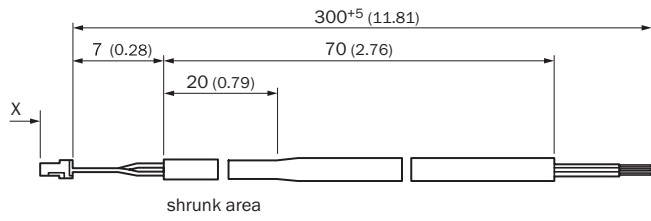

Dimensional drawing (Dimensions in mm (inch))