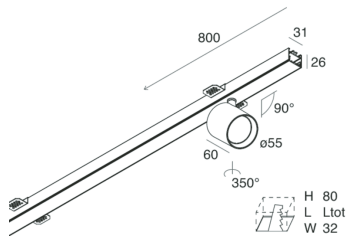

P-30 PCB

1058B2.01

novalux
ITALIAN LIGHTING DESIGN SINCE 1948

Features

Use: Indoor
Type of installation: RECESSED INTO PLASTERBOARD
Emission: ADJUSTABLE
Optics: SPOT
Beam: 14°
Colour: WHITE
Dimming: ON/OFF
Emergency: NO
L: 800mm
A: 31mm
H: 31mm
Made in: ITALY
Warranty: 5 years