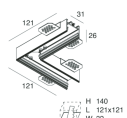

This technical data sheet is owned by Novalux S.r.l., all rights reserved. Novalux S.r.l. reserves the right to make changes without prior notice.

P-30 PCB

1058B2.01

novalux
ITALIAN LIGHTING DESIGN SINCE 1948

COMPLETION ACCESSORIES

P-30: COPPIA TESTATE STRIP/INCASSO BIA

103316.01

P-30: ANGOLO L INCASSO BIANCO

103328.01

P-30: COVER ANGOLO L BIANCO

103329.01

P-30: ANGOLO T INCASSO BIANCO