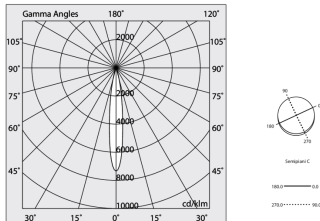

P-30 PCB

1058B2.01

novalux
ITALIAN LIGHTING DESIGN SINCE 1948

Features

Use: Indoor
Type of installation: RECESSED INTO PLASTERBOARD
Emission: ADJUSTABLE
Optics: SPOT
Beam: 14°
Colour: WHITE
Dimming: ON/OFF
Emergency: NO
L: 800mm
A: 31mm
H: 31mm
Made in: ITALY
Warranty: 5 years