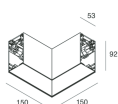

HERO B: MOD.CIECO ANG.SX 150 CAP

1087A4.21