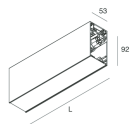

HERO B

1087B9.21

novalux
ITALIAN LIGHTING DESIGN SINCE 1948

COMPLETION ACCESSORIES

HERO B: MOD.CIECO 250 CAP

1087A3.21