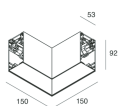

HERO B: MOD.CIECO ANG.DX 150 CAP

1087A5.21