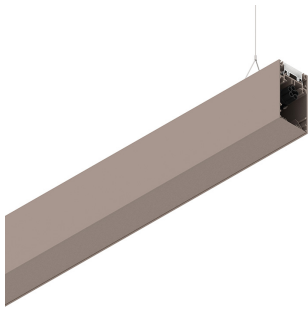

HERO B

1087B9.21

novalux
ITALIAN LIGHTING DESIGN SINCE 1948

Features

Use: Indoor
Type of installation: SUSPENDED
Emission: INDIRECT
Optics: OPAL
Colour: CAPPUCCINO
Dimming: PUSH
Emergency: NO
L: 1120mm
A: 53mm
H: 92mm
Made in: ITALY
Warranty: 5 years
Weight: 4kg