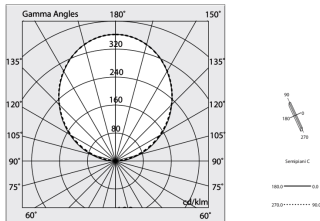

HERO B

1087B9.21

novalux
ITALIAN LIGHTING DESIGN SINCE 1948

Features

Use: Indoor
Type of installation: SUSPENDED
Emission: INDIRECT
Optics: OPAL
Colour: CAPPUCCINO
Dimming: PUSH
Emergency: NO
L: 1120mm
A: 53mm
H: 92mm
Made in: ITALY
Warranty: 5 years
Weight: 4kg