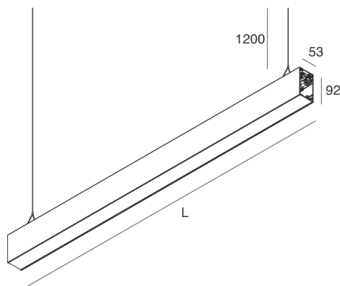

HERO B

1087B9.21

novalux
ITALIAN LIGHTING DESIGN SINCE 1948

Features

Use: Indoor
Type of installation: SUSPENDED
Emission: INDIRECT
Optics: OPAL
Colour: CAPPUCCINO
Dimming: PUSH
Emergency: NO
L: 1120mm
A: 53mm
H: 92mm
Made in: ITALY
Warranty: 5 years
Weight: 4kg