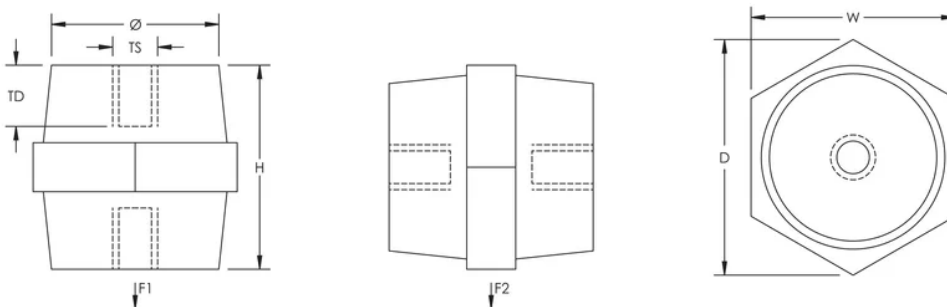

Dielectric Strength, IEC 61439,1: 3500 VAC à 1-min

Dielectric Strength, UL: 1500

Insulation Voltage: 1000; 1500

Height: 60-mm

Hex Width: 55-mm

Depth: 63-mm

Thread Size: M8

Thread Depth: 15-mm

Diameter: 44-mm

Static Load 1: 22000 N

Static Load 2: 10000 N

Unit Weight: 0,19-kg

ADDITIONAL PRODUCT DETAILS

Les distances d'amorçage et la distance minimale doivent être conformes à la norme d'application concernée.

DIAGRAMS

AVERTISSEMENT

Les produits nVent doivent être installés et utilisés conformément aux consignes figurant dans les fiches d'instructions et les documents de formation des produits nVent. Les fiches d'instructions sont disponibles à l'adresse suivante: www.nvent.com et auprès de votre représentant du service client nVent. Une mauvaise installation, une utilisation incorrecte, une application erronée ou toute autre forme de non-respect scrupuleux des instructions et avertissements de nVent peuvent entraîner un dysfonctionnement du produit, des dommages matériels, des lésions corporelles graves et le décès et/ou annuler votre garantie.