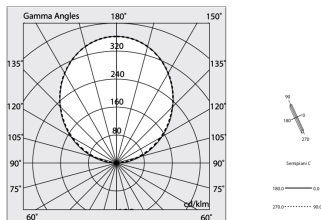

## Features

Use: Indoor  
Type of installation: SUSPENDED  
Emission: INDIRECT  
Optics: OPAL  
Colour: WHITE  
Dimming: PUSH  
Emergency: NO  
L: 1120mm  
A: 53mm  
H: 92mm  
Made in: ITALY  
Warranty: 5 years  
Weight: 4kg