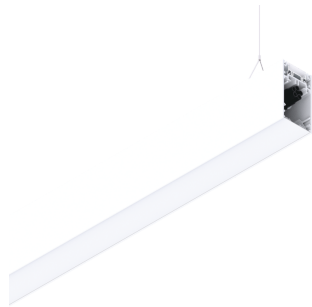

## Features

Use: Indoor  
Type of installation: SUSPENDED  
Emission: INDIRECT  
Optics: OPAL  
Colour: WHITE  
Dimming: PUSH  
Emergency: NO  
L: 1120mm  
A: 53mm  
H: 92mm  
Made in: ITALY  
Warranty: 5 years  
Weight: 4kg

## Tech data

Luminaire input power: 20W  
Luminaire luminous flux: 2076lm  
IP: 40  
Insulation class: I  
Supply voltage: 220-240V 50/60Hz  
SELV: Si