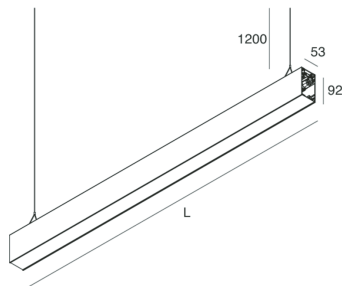

## Features

Use: Indoor  
Type of installation: SUSPENDED  
Emission: INDIRECT  
Optics: OPAL  
Colour: WHITE  
Dimming: PUSH  
Emergency: NO  
L: 1120mm  
A: 53mm  
H: 92mm  
Made in: ITALY  
Warranty: 5 years  
Weight: 4kg

## Tech data

Luminaire input power: 20W  
Luminaire luminous flux: 2076lm  
IP: 40  
Insulation class: I  
Supply voltage: 220-240V 50/60Hz  
SELV: Si