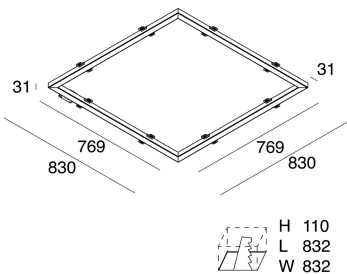

P-30 READY

103351.01

novalux
ITALIAN LIGHTING DESIGN SINCE 1948

Features

Use: Indoor
Type of installation: RECESSED INTO PLASTERBOARD
Emission: DIRECT
Optics: OPAL
Colour: WHITE
Dimming: ON/OFF
Emergency: NO
L: 830mm
A: 830mm
H: 31mm
Made in: ITALY
Warranty: 5 years
Weight: 5.2kg