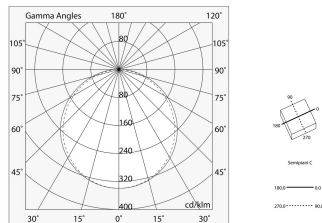

P-30 READY

103351.01

novalux
ITALIAN LIGHTING DESIGN SINCE 1948

Features

Use: Indoor
Type of installation: RECESSED INTO PLASTERBOARD
Emission: DIRECT
Optics: OPAL
Colour: WHITE
Dimming: ON/OFF
Emergency: NO
L: 830mm
A: 830mm
H: 31mm
Made in: ITALY
Warranty: 5 years
Weight: 5.2kg

Tech data

Luminaire input power: 39.7W
Luminaire luminous flux: 3456lm
IP: 40
Insulation class: I
Supply voltage: 220-240V 50/60Hz
SELV: Si

Source

Light source: LED
Source power: 32W
Source luminous flux: 5936lm
Colour temperature: 3000K
CRI: >90
Colour tolerance: 3 Step MacAdam
LED lifespan: 50000h L80 B20