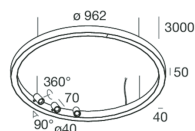

Novalux S.r.l. via Marzabotto, 2 40050 Funo di Argelato (BO) Italy
Tel: +39 051 860558 · Fax +39 051 6647859 · Mail: info@novalux.it · VAT number 00536541204 · novalux.com
Company subject to the management and coordination by SLV GmbH

This technical data sheet is owned by Novalux S.r.l., all rights reserved. Novalux S.r.l. reserves the right to make changes without prior notice.