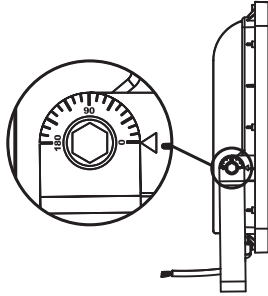

LEO LED IP66

1

	d
LEO LED 75W	180mm
LEO LED 100W	180mm
LEO LED 150W	180mm
LEO LED 200W	180mm
LEO LED 210W	180mm

2

Parts A, B, C, D are NOT included.
Teile A, B, C, D sind nicht im Lieferumfang enthalten.
Pièces A,B,C, D non incluses.

A:Screw

75W/100W-M10x85
150W/200W/210W-M12x100

B:Washer

75W/100W-φ10.5xφ20x2
150W/200W/210W-φ13xφ24x2.5

C:Spring washer

75W/100W-φ10.2xφ15.4x6.5
150W/200W/210W-φ12.2xφ18.4x3.1

D:Nut

75W/100W-M10
150W/200W/210W-M12

3

4

5

6

Photocell / Dämmerungssensor
/ Détecteur de luminosité
- : ON
o : OFF

7

Photocell
Dämmerungssensor
Détecteur de luminosité

☀ >75LUX OFF
🌙 <25LUX ON