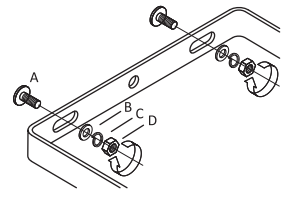

d
LEO LED 75W	180mm
LEO LED 100W	180mm
LEO LED 150W	180mm
LEO LED 200W	180mm
LEO LED 210W	180mm

2

Parts A, B, C, D are NOT included.
Teile A, B, C, D sind nicht im Lieferumfang enthalten.
Pièces A,B,C, D non incluses.

A:Screw

75W/100W-M10x85
150W/200W/210W-M12x100

B:Washer

75W/100W-φ10.5xφ20x2
150W/200W/210W-φ13xφ24x2.5

C:Spring washer

75W/100W-φ10.2xφ15.4x6.5
150W/200W/210W-φ12.2xφ18.4x3.1

D:Nut

75W/100W-M10
150W/200W/210W-M12

3