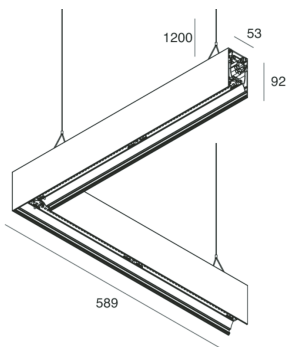

HERO B

108796.20H

novalux
ITALIAN LIGHTING DESIGN SINCE 1948

Features

Use: Indoor
Type of installation: SUSPENDED
Emission: DIRECT/INDIRECT
Colour: CAFFE
Dimming: PUSH
Emergency: NO
L: 589x589mm
A: 53mm
H: 92mm
Made in: ITALY
Warranty: 5 years
Weight: 3.3kg