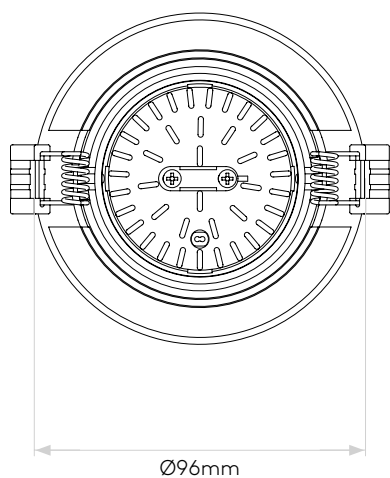

Please note that some dimensions may vary slightly due to manufacturing tolerances, this includes cable entry and fixing holes

Veuillez noter que certaines dimensions peuvent varier légèrement en raison des tolérances de fabrication, y compris l'entrée de câble et les trous de fixation.

Bitte beachten Sie, dass die Maße Fertigungstoleranzen unterliegen und daher in geringem Umfang von der angegebenen Größe abweichen können. Dies gilt auch für Kabeleingänge und Befestigungslöcher.

Si prega notare che possono esserci piccole variazioni in alcune dimensioni dovute alle tolleranze di produzione, queste includono l'ingresso del cavo e i fori di fissaggio.