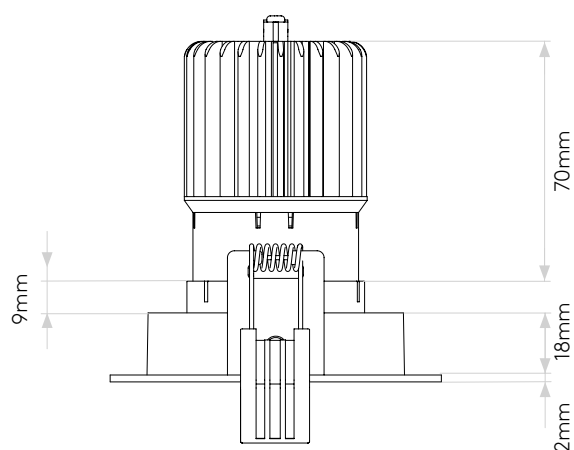

Please note that some dimensions may vary slightly due to manufacturing tolerances, this includes cable entry and fixing holes

Veuillez noter que certaines dimensions peuvent varier légèrement en raison des tolérances de fabrication, y compris l'entrée de câble et les trous de fixation.

Bitte beachten Sie, dass die Maße Fertigungstoleranzen unterliegen und daher in geringem Umfang von der angegebenen Größe abweichen können. Dies gilt auch für Kabeleingänge und Befestigungslöcher.

Si prega notare che possono esserci piccole variazioni in alcune dimensioni dovute alle tolleranze di produzione, queste includono l'ingresso del cavo e i fori di fissaggio.