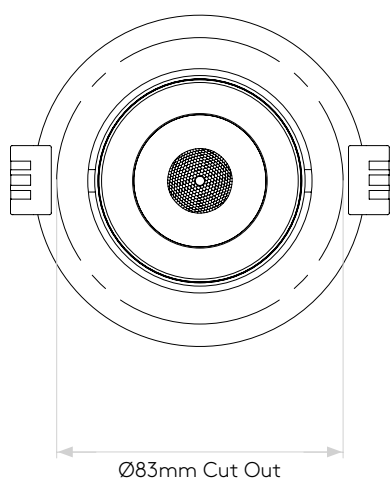

Please note that some dimensions may vary slightly due to manufacturing tolerances, this includes cable entry and fixing holes

Veuillez noter que certaines dimensions peuvent varier légèrement en raison des tolérances de fabrication, y compris l'entrée de câble et les trous de fixation.

Bitte beachten Sie, dass die Maße Fertigungstoleranzen unterliegen und daher in geringem Umfang von der angegebenen Größe abweichen können. Dies gilt auch für Kabeleingänge und Befestigungslöcher.

Si prega notare che possono esserci piccole variazioni in alcune dimensioni dovute alle tolleranze di produzione, queste includono l'ingresso del cavo e i fori di fissaggio.