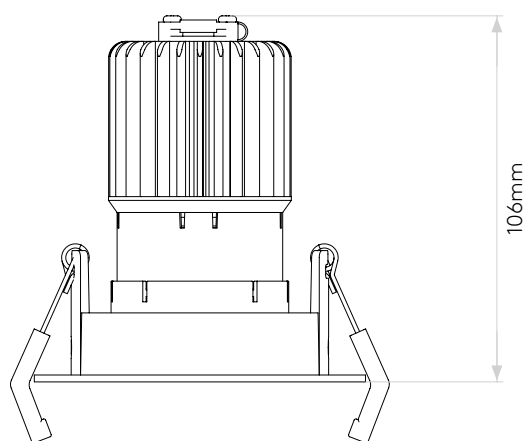

Please note that some dimensions may vary slightly due to manufacturing tolerances, this includes cable entry and fixing holes

Veuillez noter que certaines dimensions peuvent varier légèrement en raison des tolérances de fabrication, y compris l'entrée de câble et les trous de fixation.

Bitte beachten Sie, dass die Maße Fertigungstoleranzen unterliegen und daher in geringem Umfang von der angegebenen Größe abweichen können. Dies gilt auch für Kabeleingänge und Befestigungslöcher.

Si prega notare che possono esserci piccole variazioni in alcune dimensioni dovute alle tolleranze di produzione, queste includono l'ingresso del cavo e i fori di fissaggio.