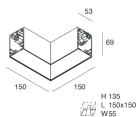

HERO: MOD.CIECO ANG.DX 150 CAF

108678.20