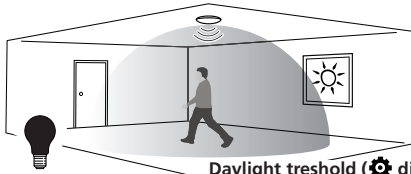

1

2

3

Daylight treshold (⚙️ disable)
2 Lux / 10 Lux / 50 Lux, disable

100%

Stand-by dimming level (⚙️ 10%)
10 / 20 / 30%

Hold-time (⚙️ 10 min)
2s / 30s / 1min / 5min / 10min / 30min

2