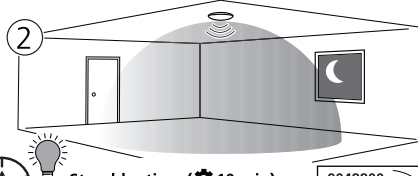

2

Stand-by time (⚙️ 10 min)

0s / 10s / 1min / 10min / 30min / + ∞

10 / 20 / 30%