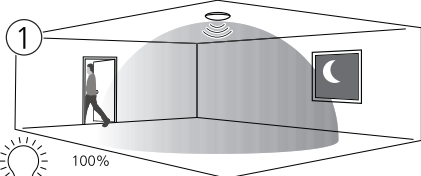

1

2

3

Daylight treshold (⚙️ disable)
2 Lux / 10 Lux / 50 Lux, disable

100%

Stand-by dimming level (⚙️ 10%)
10 / 20 / 30%

Hold-time (⚙️ 10 min)
2s / 30s / 1min / 5min / 10min / 30min

2

Stand-by time (⚙️ 10 min)

0s / 10s / 1min / 10min / 30min / + ∞

10 / 20 / 30%

Detection area (⚙️ 100%)
10/50/100%

SC1

100%

1min

10min