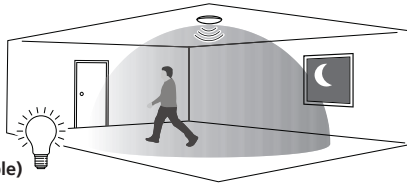

Daylight treshold (⚙️ disable)
2 Lux / 10 Lux / 50 Lux, disable

100%

Stand-by dimming level (⚙️ 10%)
10 / 20 / 30%

Hold-time (⚙️ 10 min)
2s / 30s / 1min / 5min / 10min / 30min