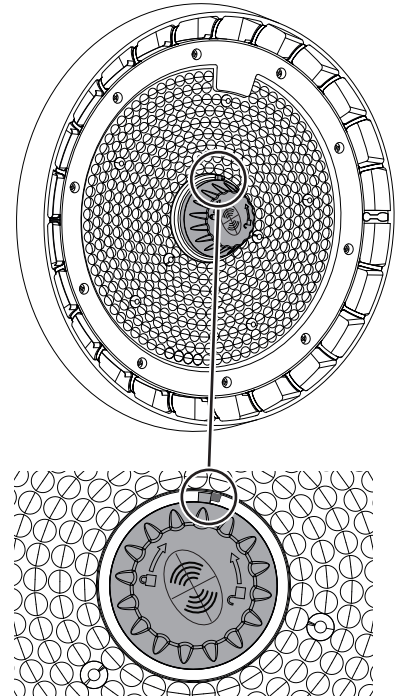

1

2

3

Daylight treshold (⚙️ disable)
2 Lux / 10 Lux / 50 Lux, disable

100%

Stand-by dimming level (⚙️ 10%)
10 / 20 / 30%

Hold-time (⚙️ 10 min)
2s / 30s / 1min / 5min / 10min / 30min

2

Stand-by time (⚙️ 10 min)

0s / 10s / 1min / 10min / 30min / + ∞

10 / 20 / 30%

Detection area (⚙️ 100%)
10/50/100%

SC1

100%

1min

10min