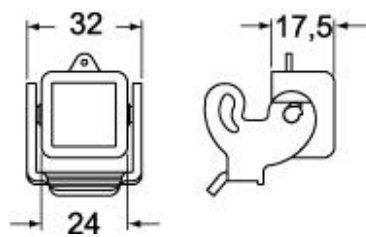

CK CXA(N)

Notes

Dimensions shown in mm are not binding and may be changed without notice.