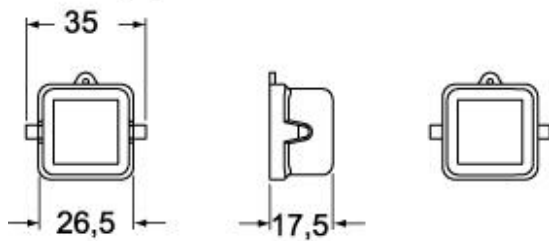

CK CA(N)

CK CX(N)