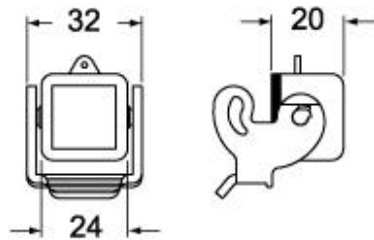

Part number

CK 03 CA

Catalogue drawings

CK C(N)

CK CA(N)

CK CX(N)

CK CXA(N)

Notes

Dimensions shown in mm are not binding and may be changed without notice.