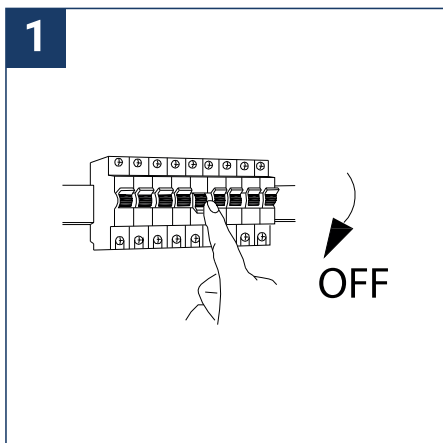

Ref : 75760-75761-75762-75763-75764-75765

Option 1