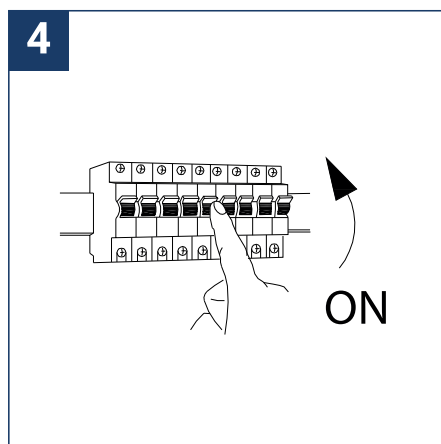

Option 2

<https://www.miidex.com/283-connecteurs-etanches-et-boites-de-derivation>