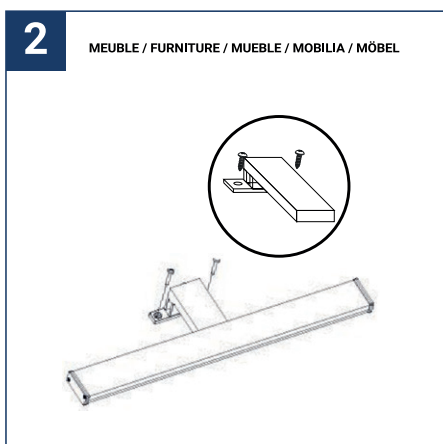

Ref : 75760-75761-75762-75763-75764-75765

Option 1

Option 2

Option 2

<https://www.miidex.com/283-connecteurs-etanches-et-boites-de-derivation>