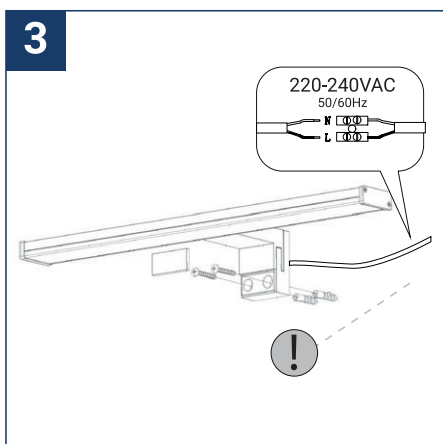

Option 2

<https://www.miidex.com/283-connecteurs-etanches-et-boites-de-derivation>