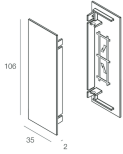

RECTA

111413.02

novalux
ITALIAN LIGHTING DESIGN SINCE 1948

COMPLETION ACCESSORIES

RECTA: COPPIA TESTATE NE

111428.02