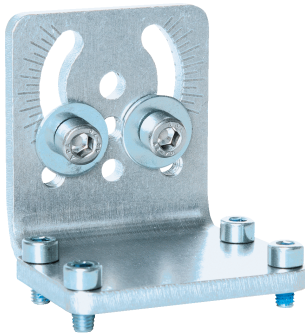

Mounting bracket

SICK
Sensor Intelligence.

Ordering information

Type	Part no.
Mounting bracket	2091454

Other models and accessories → www.sick.com/

Detailed technical data

Technical specifications

Accessory group	Mounting brackets and plates
Accessory family	Mounting brackets
Description	Mounting bracket including screws