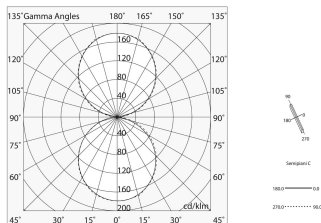

Features

Use: Indoor
Type of installation: WALL
Emission: DIRECT/INDIRECT
Optics: OPAL
Colour: CAPPUCCINO
Dimming: PUSH, DALI
Emergency: NO
L: 625x625mm
A: 37mm
H: 106mm
Made in: ITALY
Warranty: 5 years

Tech data

Luminaire input power: 50W
Luminaire luminous flux: 2729lm
IP: 40
Insulation class: I
Supply voltage: 220-240V 50/60Hz
SELV: Si

Source

Light source: LED
Source power: 2x23W
Source luminous flux: 6908lm
Colour temperature: 2700K
CRI: >90
Colour tolerance: 3 Step MacAdam
LED lifespan: 50000h L80 B20

Compliance

CEI EN 60598-1:2015 + A11:2009. IEC 60598-2:2015 2-1

Standards

Photobiological risk: RISK GROUP 0 Certified fixture in EXEMPT GROUP, in accordance with CEI EN 62471:2010-01, IEC TR 62778:2014.

CAM edilizia: The product complies with the requirements for public buildings, ministerial decree of 23rd June 2022 n.256.

[View more product info](#)