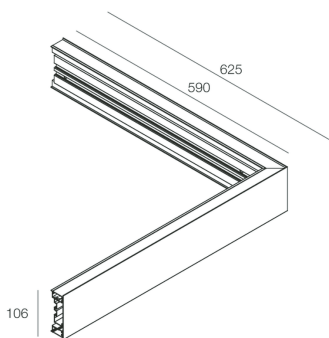

Features

Use: Indoor
Type of installation: WALL
Emission: DIRECT/INDIRECT
Optics: OPAL
Colour: CAPPUCCINO
Dimming: PUSH, DALI
Emergency: NO
L: 625x625mm
A: 37mm
H: 106mm
Made in: ITALY
Warranty: 5 years

Tech data

Luminaire input power: 50W
Luminaire luminous flux: 2729lm
IP: 40
Insulation class: I
Supply voltage: 220-240V 50/60Hz
SELV: Si

Source

Light source: LED
Source power: 2x23W
Source luminous flux: 6908lm
Colour temperature: 2700K
CRI: >90
Colour tolerance: 3 Step MacAdam
LED lifespan: 50000h L80 B20

Compliance

CEI EN 60598-1:2015 + A11:2009. IEC 60598-2:2015 2-1

Standards

Photobiological risk: RISK GROUP 0 Certified fixture in EXEMPT GROUP, in accordance with CEI EN 62471:2010-01, IEC TR 62778:2014.

CAM edilizia: The product complies with the requirements for public buildings, ministerial decree of 23rd June 2022 n.256.

[View more product info](#)