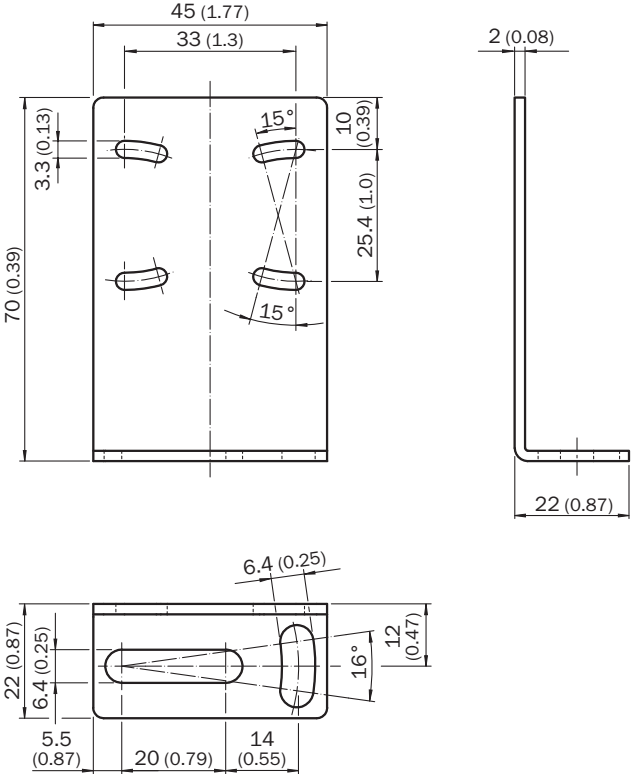

BEF-WN-G6

SICK
Sensor Intelligence.

Ordering information

Type	Part no.
BEF-WN-G6	2062909

Other models and accessories → www.sick.com/

Detailed technical data

Technical specifications

Accessory group	Mounting brackets and plates
Accessory family	Mounting brackets
Suitable for	W4S
Material	Stainless steel (1.4301)

Dimensional drawing (Dimensions in mm (inch))

SICK AT A GLANCE

SICK is one of the leading manufacturers of intelligent sensors and sensor solutions for industrial applications. A unique range of products and services creates the perfect basis for controlling processes securely and efficiently, protecting individuals from accidents and preventing damage to the environment.