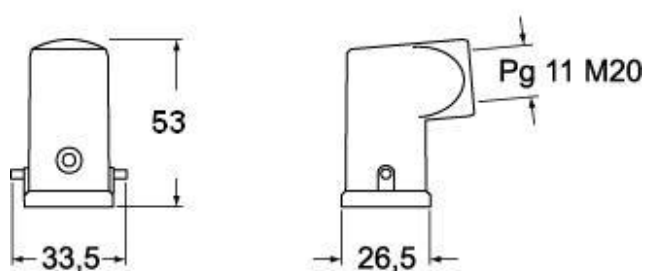

CKA VAS - MKA VA