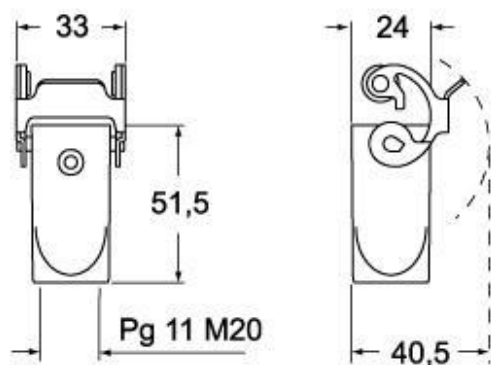

Technical data

IP degree of protection IP44 - IP66 / IP67 / IP69 with CKR 65 (D)

Further technical details

Weight	65,40 g
Operating temperature range (min, max)	-40°C...+125°C

Material properties

Main material	Zinc die-cast
Other materials	Lever: Stainless steel
Colour	RAL 7040 grey
RoHs conformity	Compliant
China RoHs - EFUP	E
REACH SVHC substances	No

Approvals / Standards

UL	ECBT2
cUL	ECBT8

General ordering information

EAN13 code	8015747056939
eCl@ss 8.1	27440202
ETIM 7.0	EC000437

Packaging Information

Packaging length	330,00 mm
Packaging height	230,00 mm
Packaging width	205,00 mm
Packaging weight	6,98 kg
Packaging volume	15,56 dm ³
Packaging description	Carton box
Packaging quantity	100 Pcs
Packaging EAN code	8015747104869
Sub-packaging length	185,00 mm
Sub-packaging height	40,00 mm
Sub-packaging width	155,00 mm
Sub-packaging weight	0,70 kg
Sub-packaging volume	1,15 dm ³
Sub-packaging description	Carton box
Sub-packaging quantity	10 Pcs
Sub-packaging EAN barcode	8015747056946

Part number

MKAX VG20

Catalogue drawings

CKA VS - MKA V

CKA VAS - MKA VA

CKA VAS - MKA VA

CKAX VGS - MKAX VG

Notes

Dimensions shown in mm are not binding and may be changed without notice.
