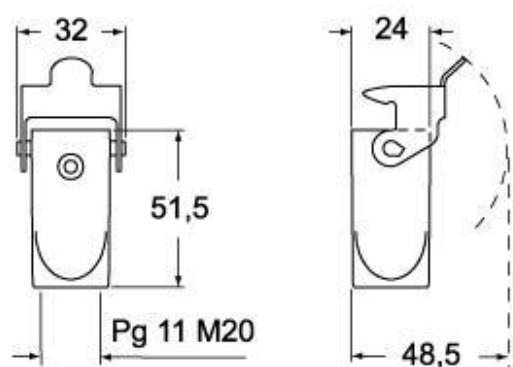

Technical data

IP degree of protection IP44 - IP66 / IP67 / IP69 with CKR 65 (D)

Further technical details

Weight	65,40 g
Operating temperature range (min, max)	-40°C...+125°C

Material properties

Main material	Zinc die-cast
Other materials	Lever: Stainless steel
Colour	RAL 7040 grey
RoHs conformity	Compliant
China RoHs - EFUP	E
REACH SVHC substances	No

Approvals / Standards

UL	ECBT2
cUL	ECBT8

General ordering information

EAN13 code	8015747056939
eCl@ss 8.1	27440202
ETIM 7.0	EC000437

Packaging Information

Packaging length	330,00 mm
Packaging height	230,00 mm
Packaging width	205,00 mm
Packaging weight	6,98 kg
Packaging volume	15,56 dm ³
Packaging description	Carton box
Packaging quantity	100 Pcs
Packaging EAN code	8015747104869
Sub-packaging length	185,00 mm
Sub-packaging height	40,00 mm
Sub-packaging width	155,00 mm
Sub-packaging weight	0,70 kg
Sub-packaging volume	1,15 dm ³
Sub-packaging description	Carton box
Sub-packaging quantity	10 Pcs
Sub-packaging EAN barcode	8015747056946

Part number

MKAX VG20

Catalogue drawings

CKA VS - MKA V

CKA VAS - MKA VA

CKA VAS - MKA VA

CKAX VGS - MKAX VG

Notes

Dimensions shown in mm are not binding and may be changed without notice.
