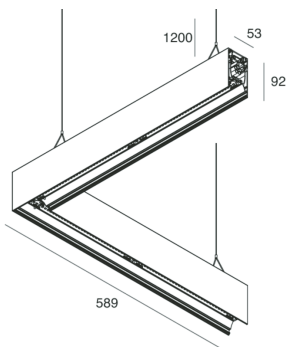

HERO B

108792.01H

novalux
ITALIAN LIGHTING DESIGN SINCE 1948

Features

Use: Indoor
Type of installation: SUSPENDED
Emission: DIRECT/INDIRECT
Colour: WHITE
Dimming: PUSH
Emergency: NO
L: 589x589mm
A: 53mm
H: 92mm
Made in: ITALY
Warranty: 5 years
Weight: 3.3kg