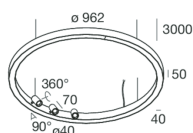

HALOS SPOT

109704.01

novalux
ITALIAN LIGHTING DESIGN SINCE 1948

Features

Use: Indoor
Type of installation: SUSPENDED
Emission: DIRECT
Optics: OPALE/SPOT
Beam: 40°
Colour: WHITE
Dimming: WITH ACCESSORY
Emergency: NO
L: Ø 962mm
A: 40mm
H: 50mm
Made in: ITALY
Warranty: 5 years
Weight: 7.5kg