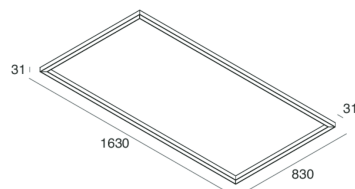

## Features

Use: Indoor  
Type of installation: WALL, CEILING MOUNTED  
Emission: DIRECT  
Optics: OPAL  
Colour: CAPPUCCINO  
Dimming: ON/OFF  
Emergency: NO  
L: 1630mm  
A: 830mm  
H: 31mm  
Made in: ITALY  
Warranty: 5 years