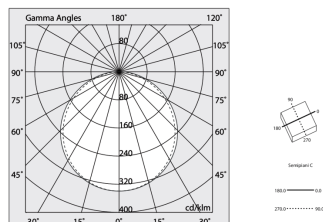

## Features

Use: Indoor  
Type of installation: WALL, CEILING MOUNTED  
Emission: DIRECT  
Optics: OPAL  
Colour: CAPPUCCINO  
Dimming: ON/OFF  
Emergency: NO  
L: 1630mm  
A: 830mm  
H: 31mm  
Made in: ITALY  
Warranty: 5 years