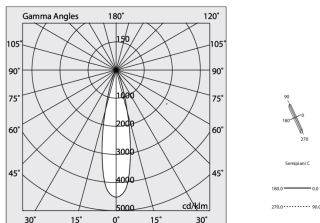

Novalux S.r.l. via Marzabotto, 2 40050 Funo di Argelato (BO) Italy
Tel: +39 051 860558 · Fax +39 051 6647859 · Mail: info@novalux.it · VAT number 00536541204 · novalux.com
Company subject to the management and coordination by SLV GmbH

This technical data sheet is owned by Novalux S.r.l., all rights reserved. Novalux S.r.l. reserves the right to make changes without prior notice.