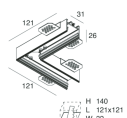

This technical data sheet is owned by Novalux S.r.l., all rights reserved. Novalux S.r.l. reserves the right to make changes without prior notice.

P-30 PCB

105877.01

novalux
ITALIAN LIGHTING DESIGN SINCE 1948

COMPLETION ACCESSORIES

P-30: COPPIA TESTATE STRIP/INCASSO BIA

103316.01

P-30: ANGOLO L INCASSO BIANCO

103328.01

P-30: COVER ANGOLO L BIANCO

103329.01

P-30: ANGOLO T INCASSO BIANCO