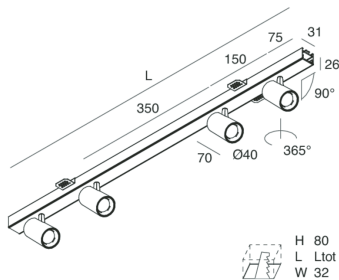

Novalux S.r.l. via Marzabotto, 2 40050 Funo di Argelato (BO) Italy
Tel: +39 051 860558 · Fax +39 051 6647859 · Mail: info@novalux.it · VAT number 00536541204 · novalux.com
Company subject to the management and coordination by SLV GmbH

This technical data sheet is owned by Novalux S.r.l., all rights reserved. Novalux S.r.l. reserves the right to make changes without prior notice.