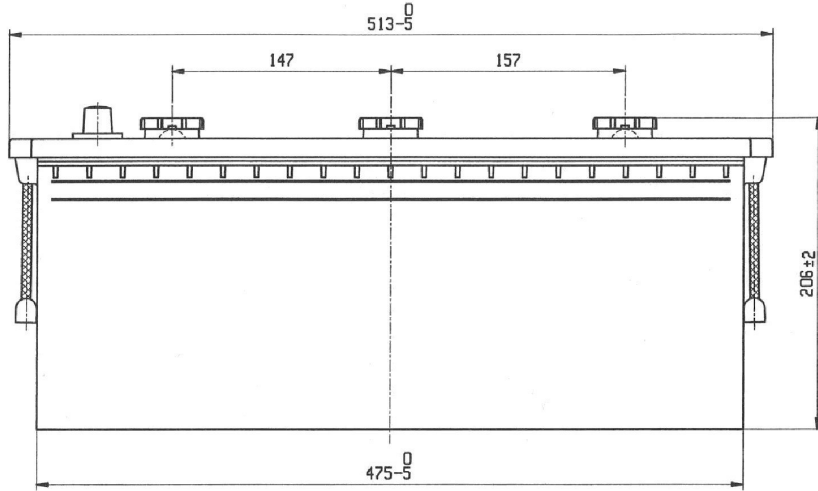

Central Article Code: D04076W06-C

ETN Code or Other:

Created: 12/03/2009

Modified: 10/07/2009

PERFORMANCES		CONTAINER	
Voltage (V):	12 V	Type:	D04 GREY MEDIUM
C20 (Ah):	140.0 20 h	Hold Down:	B0
Rc (min):	0	H. D. Adapter:	No
Cranking (A):	760 EN	COVER	
Vibration:	V3 (35Hz/6g/20h)	Type:	Flat/Screw GREY MEDIUM
Endurance:	E4 (216 cycles@50%)	Polarity:	ETN 3
Charge:	WET	Terminals:	EN taper post
Technology:	Vented/Flooded	Terminal Adapter:	No
Grid :	Hybrid	SOCI:	No
WEIGHT AND STD. DIMENSIONS		Ventilation:	Independent
Battery Weight (kg):	39.66	Filter:	No
Volume acid (l):	9.40	Lateral Plug:	No
Length (mm):	513	PLUGS	
Width (mm):	189	Type:	6 x M27(STS) RED
Height (mm):	223	HANDLES	
		Type:	2 x Rope (Rigid holder) BLACK
		OTHERS	
		Degassing Tube:	No