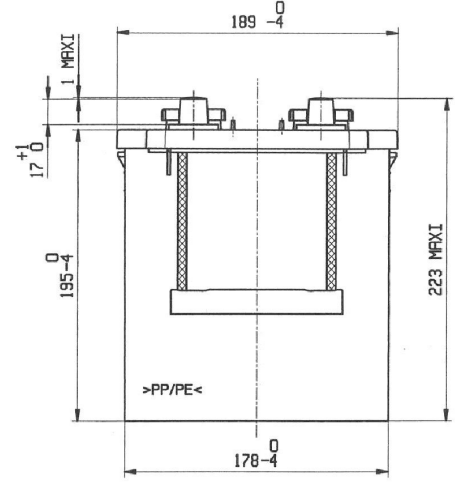

Central Article Code: D04076W06-C

ETN Code or Other:

Created: 12/03/2009

Modified: 10/07/2009

PERFORMANCES		CONTAINER	
Voltage (V):	12 V	Type:	D04 GREY MEDIUM
C20 (Ah):	140.0 20 h	Hold Down:	B0
Rc (min):	0	H. D. Adapter:	No
Cranking (A):	760 EN	COVER	
Vibration:	V3 (35Hz/6g/20h)	Type:	Flat/Screw GREY MEDIUM
Endurance:	E4 (216 cycles@50%)	Polarity:	ETN 3
Charge:	WET	Terminals:	EN taper post
Technology:	Vented/Flooded	Terminal Adapter:	No
Grid :	Hybrid	SOCI:	No
WEIGHT AND STD. DIMENSIONS		Ventilation:	Independent
Battery Weight (kg):	39.66	Filter:	No
Volume acid (l):	9.40	Lateral Plug:	No
Length (mm):	513	PLUGS	
Width (mm):	189	Type:	6 x M27(STS) RED
Height (mm):	223	HANDLES	
		Type:	2 x Rope (Rigid holder) BLACK
		OTHERS	
		Degassing Tube:	No