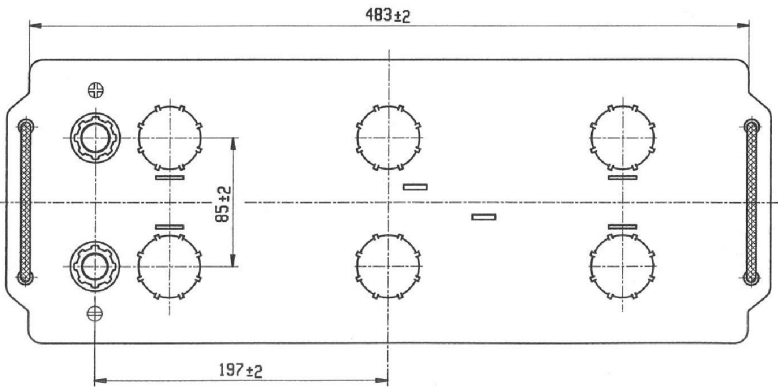

Central Article Code: D04076W06-C

ETN Code or Other:

Created: 12/03/2009

Modified: 10/07/2009

PERFORMANCES		CONTAINER	
Voltage (V):	12 V	Type:	D04 GREY MEDIUM
C20 (Ah):	140.0 20 h	Hold Down:	B0
Rc (min):	0	H. D. Adapter:	No
Cranking (A):	760 EN	COVER	
Vibration:	V3 (35Hz/6g/20h)	Type:	Flat/Screw GREY MEDIUM
Endurance:	E4 (216 cycles@50%)	Polarity:	ETN 3
Charge:	WET	Terminals:	EN taper post
Technology:	Vented/Flooded	Terminal Adapter:	No
Grid :	Hybrid	SOCI:	No
WEIGHT AND STD. DIMENSIONS		Ventilation:	Independent
Battery Weight (kg):	39.66	Filter:	No
Volume acid (l):	9.40	Lateral Plug:	No
Length (mm):	513	PLUGS	
Width (mm):	189	Type:	6 x M27(STS) RED
Height (mm):	223	HANDLES	
		Type:	2 x Rope (Rigid holder) BLACK
		OTHERS	
		Degassing Tube:	No