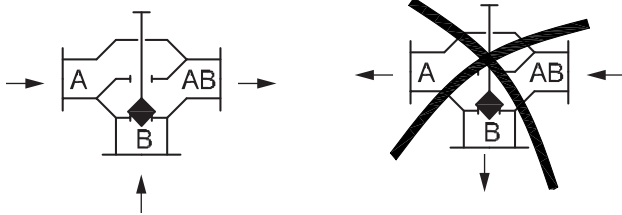

Installation Guide

VMV

Type	Max. Δp bar
VMV 15	0,6
VMV 20	0,5
VMV 25	0,3
VMV 32	0,2
VMV 40	0,2

NC (normally closed)
RAVK (only VMV DN 15, 20)
ABV-NC

NC (normally closed)
RAVK (only VMV DN 15, 20)
ABV-NC

NO (normally open)
ABV-NO

NO (normally open)
ABV-NO