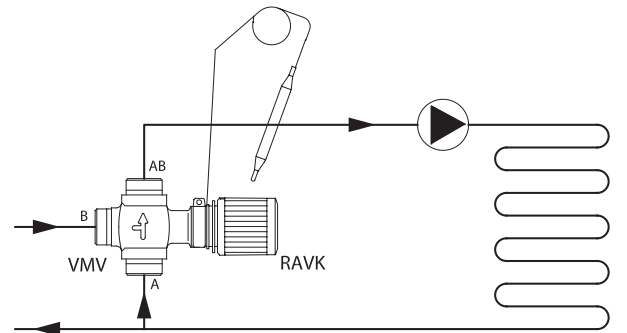

Installation Guide

VMV

Type	Max. Δp bar
VMV 15	0,6
VMV 20	0,5
VMV 25	0,3
VMV 32	0,2
VMV 40	0,2

NC (normally closed)
RAVK (only VMV DN 15, 20)
ABV-NC

NC (normally closed)
RAVK (only VMV DN 15, 20)
ABV-NC

NO (normally open)
ABV-NO