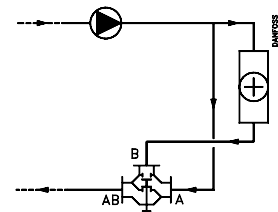

Installation Guide

VMV

Type	Max. Δp bar
VMV 15	0,6
VMV 20	0,5
VMV 25	0,3
VMV 32	0,2
VMV 40	0,2

NC (normally closed)
RAVK (only VMV DN 15, 20)
ABV-NC

NC (normally closed)
RAVK (only VMV DN 15, 20)
ABV-NC

NO (normally open)
ABV-NO