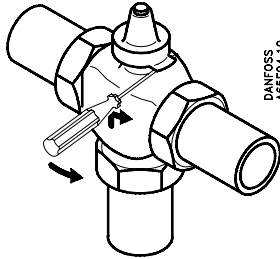

Installation Guide

VMV

Type	Max. Δp bar
VMV 15	0,6
VMV 20	0,5
VMV 25	0,3
VMV 32	0,2
VMV 40	0,2

NC (normally closed)
RAVK (only VMV DN 15, 20)
ABV-NC

NC (normally closed)
RAVK (only VMV DN 15, 20)
ABV-NC

NO (normally open)
ABV-NO