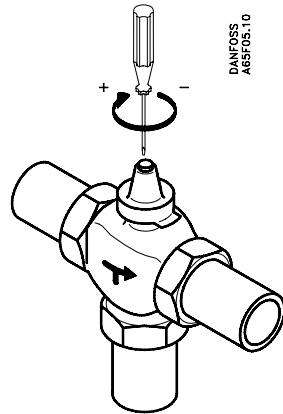

Installation Guide

VMV

Type	Max. Δp bar
VMV 15	0,6
VMV 20	0,5
VMV 25	0,3
VMV 32	0,2
VMV 40	0,2

NC (normally closed)
RAVK (only VMV DN 15, 20)
ABV-NC

NC (normally closed)
RAVK (only VMV DN 15, 20)
ABV-NC

NO (normally open)
ABV-NO