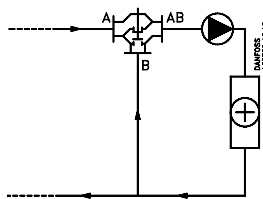

Installation Guide

VMV

Type	Max. Δp bar
VMV 15	0,6
VMV 20	0,5
VMV 25	0,3
VMV 32	0,2
VMV 40	0,2

NC (normally closed)
RAVK (only VMV DN 15, 20)
ABV-NC

NC (normally closed)
RAVK (only VMV DN 15, 20)
ABV-NC

NO (normally open)
ABV-NO