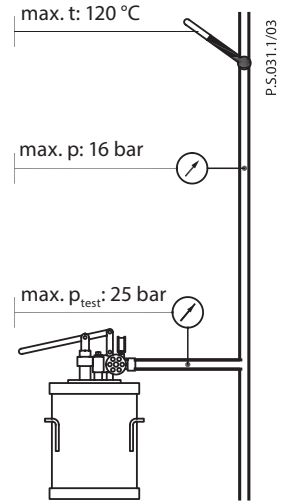

Installation Guide

VMV

Type	Max. Δp bar
VMV 15	0,6
VMV 20	0,5
VMV 25	0,3
VMV 32	0,2
VMV 40	0,2

NC (normally closed)
RAVK (only VMV DN 15, 20)
ABV-NC

NC (normally closed)
RAVK (only VMV DN 15, 20)
ABV-NC

NO (normally open)
ABV-NO