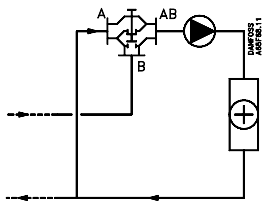

Installation Guide

VMV

Type	Max. Δp bar
VMV 15	0,6
VMV 20	0,5
VMV 25	0,3
VMV 32	0,2
VMV 40	0,2

NC (normally closed)
RAVK (only VMV DN 15, 20)
ABV-NC

NC (normally closed)
RAVK (only VMV DN 15, 20)
ABV-NC

NO (normally open)
ABV-NO