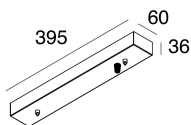

HALOS MINI

107343.20

novalux
ITALIAN LIGHTING DESIGN SINCE 1948

MOUNTING ACCESSORIES

HALOS MINI VERT: ROS. ALIM. REM. BIA

107347.01

HALOS MINI VERT: ROS. ALIM. REM. CAFFE

107347.20

ELECTRICAL ACCESSORIES

HALOS: 962 ALIMENTATORE ON-OFF

105103.99

HALOS MINI VERT: ROSONE ON/OFF 482 BIA

107326.01

HALOS MINI VERT: ROSONE ON/OFF 482 CAFFE

107326.20

DIMMABLE ACCESSORIES

HALOS: 962 ALIMENTATORE DALI-PUSH

105104.99