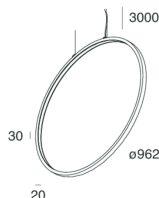

HALOS MINI

107343.20

novalux
ITALIAN LIGHTING DESIGN SINCE 1948

Features

Use: Indoor
Type of installation: SUSPENDED
Emission: INTERNAL
Optics: OPAL
Colour: CAFFE
Dimming: WITH ACCESSORY
Emergency: NO
L: Ø962mm
A: 20mm
H: 30mm
Made in: ITALY
Warranty: 5 years
Weight: 4.1kg