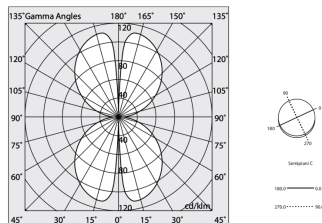

HALOS MINI

107343.20

novalux
ITALIAN LIGHTING DESIGN SINCE 1948

Features

Use: Indoor
Type of installation: SUSPENDED
Emission: INTERNAL
Optics: OPAL
Colour: CAFFE
Dimming: WITH ACCESSORY
Emergency: NO
L: Ø962mm
A: 20mm
H: 30mm
Made in: ITALY
Warranty: 5 years
Weight: 4.1kg

Tech data

Luminaire input power: 51.2W
Luminaire luminous flux: 2601lm
IP: 40
Insulation class: III
Supply voltage: MAX 1.4A
IK: 3
SELV: Si

Source

Light source: LED
Source power: 48W
Source luminous flux: 7312lm
Colour temperature: 4000K
CRI: >90
Colour tolerance: 3 Step MacAdam
LED lifespan: 50000h L80 B20

Compliance

CEI EN 60598-1:2015 + A11:2009. IEC 60598-2:2015 2-1

Standards

Photobiological risk: RISK GROUP 0 Certified fixture in EXEMPT GROUP, in accordance with CEI EN 62471:2010-01, IEC TR 62778:2014.

CAM edilizia: The product complies with the requirements for public buildings, ministerial decree of 23rd June 2022 n.256.

[View more product info](#)

Novalux S.r.l. via Marzabotto, 2 40050 Funo di Argelato (BO) Italy
Tel: +39 051 860558 · Fax +39 051 6647859 · Mail: info@novalux.it · VAT number 00536541204 · novalux.com
Company subject to the management and coordination by SLV GmbH

This technical data sheet is owned by Novalux S.r.l., all rights reserved. Novalux S.r.l. reserves the right to make changes without prior notice.