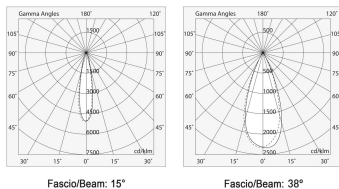

Features

Use: Indoor
Type of installation: TRACK
Emission: ADJUSTABLE
Optics: SPOT
Beam: 15 - 38°
Colour: BLACK
Dimming: ON/OFF
Emergency: NO
L: 110mm
A: Ø55mm
H: 150mm
Warranty: 5 years
Weight: 0.444kg

Tech data

Luminaire input power: 10W
IP: 20
Insulation class: II
Supply voltage: 220-240V 50/60Hz
SELV: Si

Source

Light source: LED
Source power: 10W
Colour temperature: 4000K
CRI: >90
LED lifespan: 30000h

Compliance

CEI EN 60598-1:2015 + A11:2009. IEC 60598-2:2015 2-1

Standards

Photobiological risk: RISK GROUP 1 Certified fixture in RISK GROUP 1 (Low Risk)-The fixture does not pose a hazard due to normal behavioral limitations on exposure - in accordance with CEI EN 62471:2010-01, IEC TR 62778:2014.

[View more product info](#)