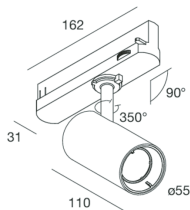

Features

Use: Indoor
Type of installation: TRACK
Emission: ADJUSTABLE
Optics: SPOT
Beam: 15 - 38°
Colour: BLACK
Dimming: ON/OFF
Emergency: NO
L: 110mm
A: Ø55mm
H: 150mm
Warranty: 5 years
Weight: 0.444kg

Tech data

Luminaire input power: 10W
IP: 20
Insulation class: II
Supply voltage: 220-240V 50/60Hz
SELV: Si

Source

Light source: LED
Source power: 10W
Colour temperature: 4000K
CRI: >90
LED lifespan: 30000h

Compliance

CEI EN 60598-1:2015 + A11:2009. IEC 60598-2:2015 2-1

Standards

Photobiological risk: RISK GROUP 1 Certified fixture in RISK GROUP 1 (Low Risk)-The fixture does not pose a hazard due to normal behavioral limitations on exposure - in accordance with CEI EN 62471:2010-01, IEC TR 62778:2014.

[View more product info](#)