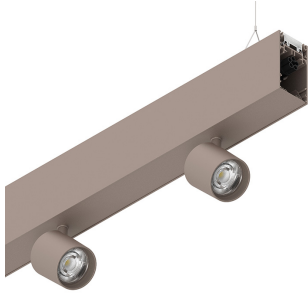

HERO B

108735.21

novalux
ITALIAN LIGHTING DESIGN SINCE 1948

Features

Use: Indoor
Type of installation: SUSPENDED
Emission: DIRECT/INDIRECT
Optics: SPOT
Beam: 14°
Colour: CAPPUCCINO
Dimming: ON/OFF
Emergency: NO
L: 1120mm
A: 53mm
H: 92mm
Made in: ITALY
Warranty: 5 years
Weight: 2.5kg