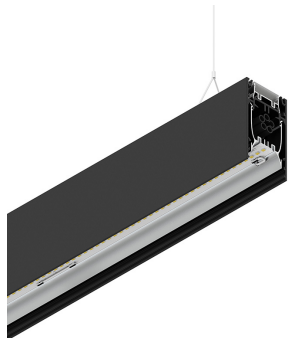

HERO B

108750.02H + 108907.99

novalux
ITALIAN LIGHTING DESIGN SINCE 1948

Features

Use: Indoor
Type of installation: SUSPENDED
Emission: DIRECT/INDIRECT
Optics: OPAL
Colour: BLACK
Dimming: DALI
Emergency: NO
L: 2800mm
A: 53mm
H: 92mm
Made in: ITALY
Warranty: 5 years
Weight: 10kg