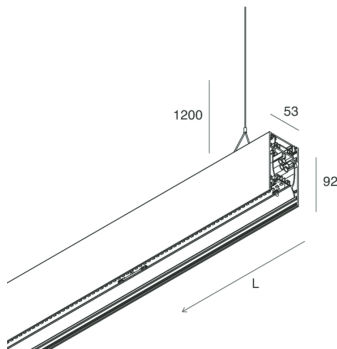

HERO B

108750.02H + 108907.99

novalux
ITALIAN LIGHTING DESIGN SINCE 1948

Features

Use: Indoor
Type of installation: SUSPENDED
Emission: DIRECT/INDIRECT
Optics: OPAL
Colour: BLACK
Dimming: DALI
Emergency: NO
L: 2800mm
A: 53mm
H: 92mm
Made in: ITALY
Warranty: 5 years
Weight: 10kg