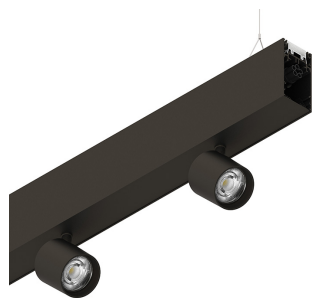

HERO B

1087C7.20

novalux
ITALIAN LIGHTING DESIGN SINCE 1948

Features

Use: Indoor
Type of installation: SUSPENDED
Emission: DIRECT/INDIRECT
Optics: SPOT
Beam: 34°
Colour: CAFFE
Dimming: DALI
Emergency: NO
L: 1120mm
A: 53mm
H: 92mm
Made in: ITALY
Warranty: 5 years
Weight: 2.5kg