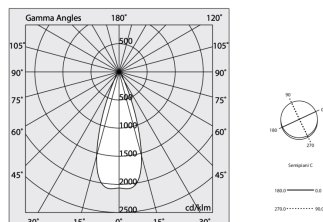

Novalux S.r.l. via Marzabotto, 2 40050 Funo di Argelato (BO) Italy
Tel: +39 051 860558 · Fax +39 051 6647859 · Mail: info@novalux.it · VAT number 00536541204 · novalux.com
Company subject to the management and coordination by SLV GmbH

This technical data sheet is owned by Novalux S.r.l., all rights reserved. Novalux S.r.l. reserves the right to make changes without prior notice.