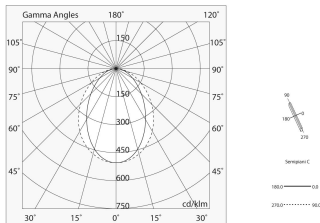

Features

Use: Indoor
Dimming: WITH ACCESSORY
Emergency: NO
Made in: ITALY
Warranty: 5 years
Weight: 0.015kg

Tech data

Luminaire luminouse flux: 435lm
Insulation class: III
Supply voltage: 48 Vdc

Source

Light source: LED
Source power: 3.3W
Colour temperature: 2700K
CRI: >90
LED lifespan: 50000h L80 B20

Compliance

CEI EN 60598-1:2015 + A11:2009. IEC 60598-2:2015 2-1

Standards

CAM edilizia: The product complies with the requirements for public buildings, ministerial decree of 23rd June 2022 n.256.

[View more product info](#)