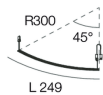

Features

Use: Indoor
Dimming: WITH ACCESSORY
Emergency: NO
Made in: ITALY
Warranty: 5 years
Weight: 0.015kg

Tech data

Luminaire luminouse flux: 435lm
Insulation class: III
Supply voltage: 48 Vdc

Source

Light source: LED
Source power: 3.3W
Colour temperature: 2700K
CRI: >90
LED lifespan: 50000h L80 B20