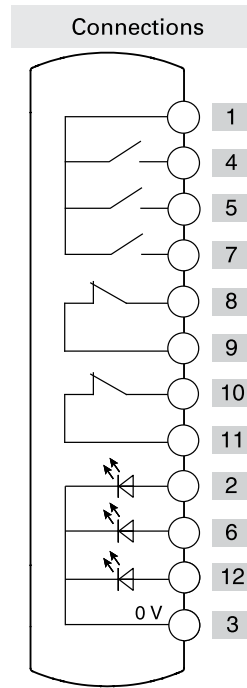

Illuminated
button
spring-return

Illuminated
button
spring-return

Illuminated
button
spring-return

Emergency
push button

	Contacts	Diagram
Device 1	1NO	
Device 2	1NO	
Device 3	1NO	
Device 4	2NC	

Connector	M12 with 12 pole at the bottom	