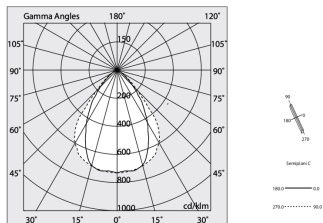

HERO C

108838.02 + 108917.99

novalux
ITALIAN LIGHTING DESIGN SINCE 1948

Features

Use: Indoor
Type of installation: RECESSED INTO PLASTERBOARD
Emission: DIRECT
Optics: MICROPRISMATIZED
Colour: BLACK
Dimming: PUSH, DALI
Emergency: NO
L: 589x589mm
A: 61mm
H: 68mm
Made in: ITALY
Warranty: 5 years
Weight: 2.1kg

Tech data

Luminaire input power: 28.5W
Luminaire luminous flux: 2131lm
IP: 40
Insulation class: I
Supply voltage: 220-240V 50/60Hz
UGR: <19
SELV: Si

Source

Light source: LED
Source power: 24W
Colour temperature: 3000K
CRI: >90
Colour tolerance: 3 Step MacAdam
LED lifespan: 50000h L80 B20

Compliance

CEI EN 60598-1:2021 + A11:2023, CEI EN 60598-2-1:2022, CEI EN 60598-2-2:2012

Standards

Photobiological risk: RISK GROUP 0 Certified fixture in EXEMPT GROUP, in accordance with CEI EN 62471:2010-01, IEC TR 62778:2014.

CAM edilizia: The product complies with the requirements for public buildings, ministerial decree of 23rd June 2022 n.256.

Average luminance

Average luminance limits for DSE workstation 65°(in accordance to EN 12464-1:2012).

[View more product info](#)

Novalux S.r.l. via Marzabotto, 2 40050 Funo di Argelato (BO) Italy
Tel: +39 051 860558 · Fax +39 051 6647859 · Mail: info@novalux.it · VAT number 00536541204 · novalux.com
Company subject to the management and coordination by SLV GmbH

This technical data sheet is owned by Novalux S.r.l., all rights reserved. Novalux S.r.l. reserves the right to make changes without prior notice.
Last update: 21/3/2024, 17:32:32