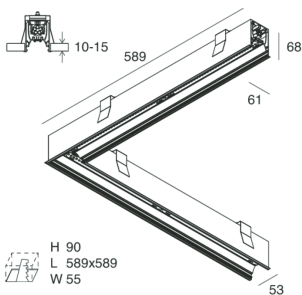

HERO C

108838.02 + 108917.99

novalux
ITALIAN LIGHTING DESIGN SINCE 1948

Features

Use: Indoor
Type of installation: RECESSED INTO PLASTERBOARD
Emission: DIRECT
Optics: MICROPRISMATIZED
Colour: BLACK
Dimming: PUSH, DALI
Emergency: NO
L: 589x589mm
A: 61mm
H: 68mm
Made in: ITALY
Warranty: 5 years
Weight: 2.1kg

novalux
ITALIAN LIGHTING DESIGN SINCE 1948

COMPLETION ACCESSORIES

| | | |
|--|---------------------------------|------------------|
|  <p>Technical drawing showing the profile of the HERO C: MOD.CIECO 250 NE. Dimensions: H 20, L 138, W 55.</p> | HERO C: MOD.CIECO 250 NE | 108852.02 |
|  <p>Technical drawing showing the profile of the HERO C: MOD.CIECO ANG.SX 150 NE. Dimensions: H 20, L 100-150, W 55.</p> | HERO C: MOD.CIECO ANG.SX 150 NE | 108853.02 |
|  <p>Technical drawing showing the profile of the HERO C: MOD.CIECO ANG.DX 150 NE. Dimensions: H 20, L 100-150, W 55.</p> | HERO C: MOD.CIECO ANG.DX 150 NE | 108854.02 |
|  <p>Technical drawing showing the profile of the HERO C: MOD.CIECO 1120 NE. Dimensions: H 20, L 138, W 55.</p> | HERO C: MOD.CIECO 1120 NE | 108855.02 |
|  <p>Technical drawing showing the profile of the HERO C: MOD.CIECO 1400 NE. Dimensions: H 20, L 138, W 55.</p> | HERO C: MOD.CIECO 1400 NE | 108856.02 |
|  <p>Technical drawing showing the profile of the HERO C: MOD.CIECO 1680 NE. Dimensions: H 20, L 138, W 55.</p> | HERO C: MOD.CIECO 1680 NE | 108857.02 |