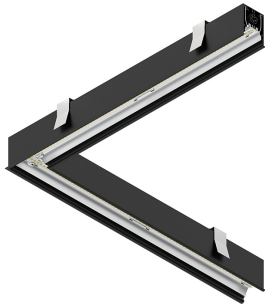

HERO C

108838.02 + 108917.99

novalux
ITALIAN LIGHTING DESIGN SINCE 1948

Features

Use: Indoor
Type of installation: RECESSED INTO PLASTERBOARD
Emission: DIRECT
Optics: MICROPRISMATIZED
Colour: BLACK
Dimming: PUSH, DALI
Emergency: NO
L: 589x589mm
A: 61mm
H: 68mm
Made in: ITALY
Warranty: 5 years
Weight: 2.1kg