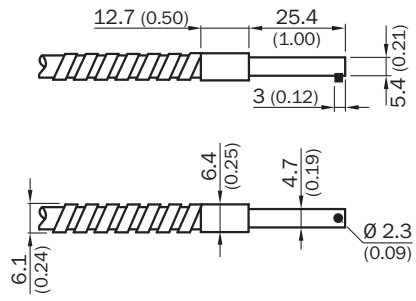

#### Features

<b>Device type</b>	Fibers
<b>Functional principle</b>	Proximity system
<b>For fiber-optic sensor</b>	WLL260
<b>Fiber length</b>	900 mm
<b>Fiber material</b>	Glass fiber
<b>Jacket material</b>	Stainless steel

#### Mechanics/electronics

<b>Bend radius, fibre-optic cable</b>	19 mm
<b>Ambient operating temperature</b>	-58 °C ... +315 °C

Dimensional drawing (Dimensions in mm (inch))

LISAA23900, LBSAA23900