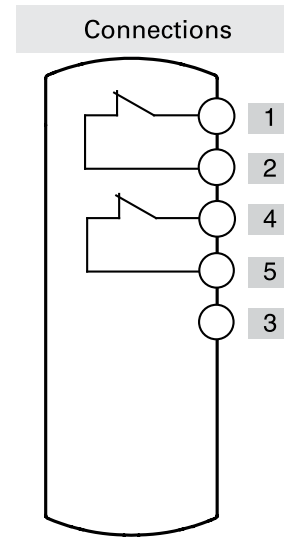

Emergency push button

	Contacts	Diagram
Device 1	2NC	

Connector	M12 with 5 pole at the bottom	