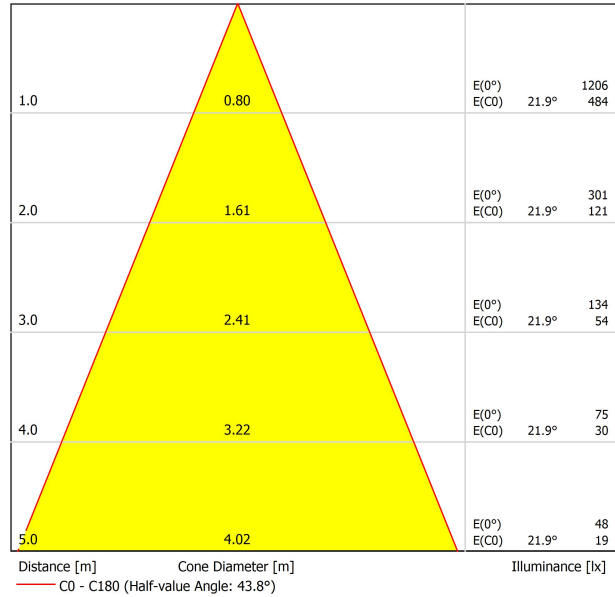

DIAGRAMME POLAIRE

DIAGRAMME CONIQUE

UGR

Glare Evaluation According to UGR											
ρ Ceiling	70	70	50	50	30	70	70	50	50	30	
ρ Walls	50	30	50	30	30	50	30	50	30	30	
ρ Floor	20	20	20	20	20	20	20	20	20	20	
Room Size X Y		Viewing direction at right angles to lamp axis					Viewing direction parallel to lamp axis				
2H	2H	12.3	13.1	12.6	13.3	13.5	12.3	13.1	12.6	13.3	13.5
	3H	14.3	15.0	14.6	15.2	15.4	14.3	15.0	14.6	15.2	15.4
	4H	15.1	15.8	15.4	16.0	16.3	15.1	15.8	15.4	16.0	16.3
	6H	15.9	16.5	16.2	16.7	17.0	15.9	16.5	16.2	16.7	17.0
	8H	16.2	16.8	16.6	17.1	17.4	16.2	16.8	16.6	17.1	17.4
	12H	16.6	17.1	16.9	17.4	17.7	16.6	17.1	16.9	17.4	17.7
4H	2H	13.0	13.6	13.3	13.9	14.1	13.0	13.6	13.3	13.9	14.1
	3H	15.2	15.7	15.5	16.0	16.3	15.2	15.7	15.5	16.0	16.3
	4H	16.2	16.6	16.5	17.0	17.3	16.2	16.6	16.5	17.0	17.3
	6H	17.1	17.5	17.5	17.8	18.2	17.1	17.5	17.5	17.8	18.2
	8H	17.5	17.9	17.9	18.3	18.7	17.5	17.9	17.9	18.3	18.7
	12H	18.0	18.3	18.4	18.7	19.1	18.0	18.3	18.4	18.7	19.1
8H	4H	16.5	16.9	17.0	17.3	17.7	16.5	16.9	17.0	17.3	17.7
	6H	17.7	18.0	18.1	18.4	18.8	17.7	18.0	18.1	18.4	18.8
	8H	18.3	18.5	18.7	18.9	19.4	18.3	18.5	18.7	18.9	19.4
	12H	18.9	19.1	19.4	19.5	20.0	18.9	19.1	19.4	19.5	20.0
12H	4H	16.6	16.9	17.0	17.3	17.7	16.6	16.9	17.0	17.3	17.7
	6H	17.8	18.1	18.3	18.5	19.0	17.8	18.1	18.3	18.5	19.0
	8H	18.5	18.7	19.0	19.1	19.6	18.5	18.7	19.0	19.1	19.6
Variation of the observer position for the luminaire distances S											
S = 1.0H	+1.4 / -0.6					+1.4 / -0.6					
S = 1.5H	+2.6 / -0.8					+2.6 / -0.8					
S = 2.0H	+3.9 / -1.1					+3.9 / -1.1					
Standard table	BK05					BK05					
Correction Summand	1.0					1.0					
Corrected Glare Indices referring to 910lm Total Luminous Flux											