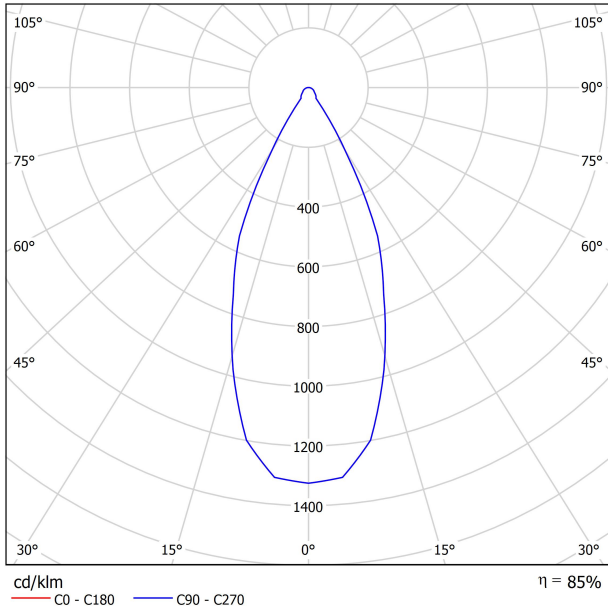

DIAGRAMME POLAIRE

DIAGRAMME CONIQUE

UGR

Glare Evaluation According to UGR											
ρ Ceiling	70	70	50	50	30	70	70	50	50	30	
ρ Walls	50	30	50	30	30	50	30	50	30	30	
ρ Floor	20	20	20	20	20	20	20	20	20	20	
Room Size X Y		Viewing direction at right angles to lamp axis					Viewing direction parallel to lamp axis				
2H	2H	12.3	13.1	12.6	13.3	13.5	12.3	13.1	12.6	13.3	13.5
	3H	14.3	15.0	14.6	15.2	15.4	14.3	15.0	14.6	15.2	15.4
	4H	15.1	15.8	15.4	16.0	16.3	15.1	15.8	15.4	16.0	16.3
	6H	15.9	16.5	16.2	16.7	17.0	15.9	16.5	16.2	16.7	17.0
	8H	16.2	16.8	16.6	17.1	17.4	16.2	16.8	16.6	17.1	17.4
	12H	16.6	17.1	16.9	17.4	17.7	16.6	17.1	16.9	17.4	17.7
4H	2H	13.0	13.6	13.3	13.9	14.1	13.0	13.6	13.3	13.9	14.1
	3H	15.2	15.7	15.5	16.0	16.3	15.2	15.7	15.5	16.0	16.3
	4H	16.2	16.6	16.5	17.0	17.3	16.2	16.6	16.5	17.0	17.3
	6H	17.1	17.5	17.5	17.8	18.2	17.1	17.5	17.5	17.8	18.2
	8H	17.5	17.9	17.9	18.3	18.7	17.5	17.9	17.9	18.3	18.7
	12H	18.0	18.3	18.4	18.7	19.1	18.0	18.3	18.4	18.7	19.1
8H	4H	16.5	16.9	17.0	17.3	17.7	16.5	16.9	17.0	17.3	17.7
	6H	17.7	18.0	18.1	18.4	18.8	17.7	18.0	18.1	18.4	18.8
	8H	18.3	18.5	18.7	18.9	19.4	18.3	18.5	18.7	18.9	19.4
	12H	18.9	19.1	19.4	19.5	20.0	18.9	19.1	19.4	19.5	20.0
12H	4H	16.6	16.9	17.0	17.3	17.7	16.6	16.9	17.0	17.3	17.7
	6H	17.8	18.1	18.3	18.5	19.0	17.8	18.1	18.3	18.5	19.0
	8H	18.5	18.7	19.0	19.1	19.6	18.5	18.7	19.0	19.1	19.6
Variation of the observer position for the luminaire distances S											
S = 1.0H	+1.4 / -0.6					+1.4 / -0.6					
S = 1.5H	+2.6 / -0.8					+2.6 / -0.8					
S = 2.0H	+3.9 / -1.1					+3.9 / -1.1					
Standard table	BK05					BK05					
Correction Summand	1.0					1.0					
Corrected Glare Indices referring to 910lm Total Luminous Flux											